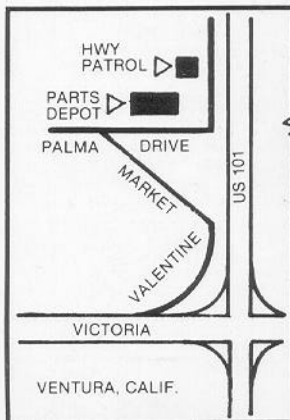

\$89.95

(2 + 2 Complete w/fold-down \$104.95)

SPECIFY Color, Year & Body Style

Same Day
Shipment On
Most Items

ORDER TOLL FREE
CALIFORNIA STORE
IN STATE: 1-800-342-3614
OUT OF STATE: 1-800-235-3445
FLORIDA STORE
IN STATE: 1-904-378-2473
OUT OF STATE: 1-800-874-7595