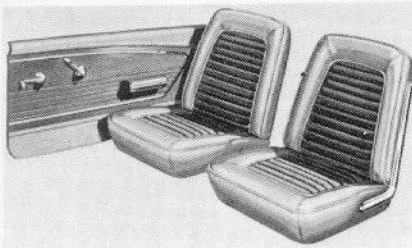

NATIONAL PARTS DEPOT

ORIGINAL FORD PARTS • TIRES • BOOKS • MANUALS • DECALS • CARPET • AND MORE

2nd LOCATION
NOW
OPEN

1495-C PALMA DRIVE
VENTURA, CA

THE ONE STOP SUPPLIER FOR ALL YOUR MUSTANG NEEDS

65-69 SEAT UPHOLSTERY

We have in stock all standard type seat upholstery, in all colors for all body types.

SPECIFY YEAR, COLOR, BODY TYPE

Full Set	$179.95
Both Buckets-Complete	$129.95
One Bucket-Complete	$ 67.95
65-66 Seat Side Shields-Pair	$ 20.10

Pony Upholstery Available!