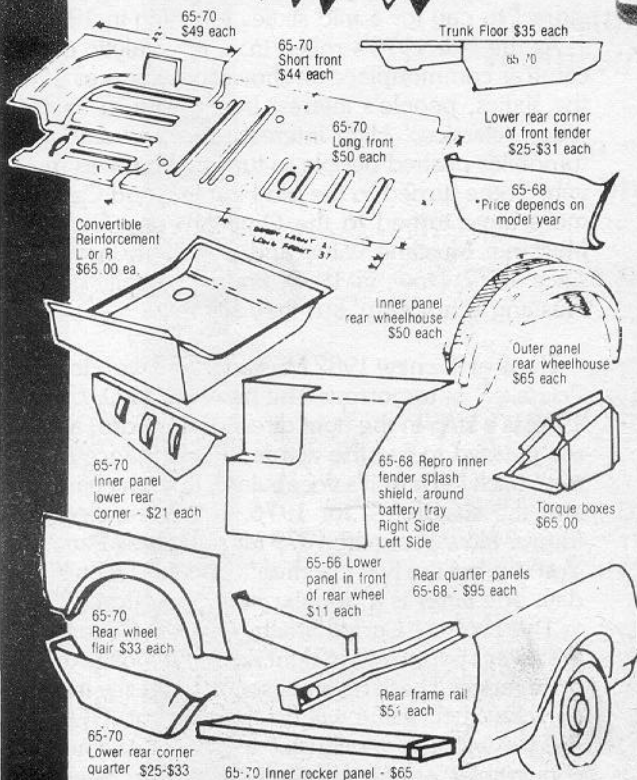

mr. mustang

"Complete" Mustang Parts Store and Frame-Up Restoration Facility.

If you don't see it listed here, call anyway these are just a few examples of our vast inventory.

SHEET METAL

We have all sheet metal available and in stock! Here are some examples:

For Toll Free Orders Of
\$25.00 or More Call (800) 543-9195 - Ohio Residents Call (513) 275-7439. Send \$2 For Our Current Catalog

- 65/66 Pony Corrals for front grilles available and in stock.
- 65/66 3 Pronged Wheel Spinners with blue centers . . . ea. \$25.00
- Set of 4-\$98.00 w/o centers-\$20.00 ea. Centers alone-\$10.00 ea.
- 65/66 Styled Steel Wheel Centers, 2 1/2" complete . . . ea. \$13.00
- 65-70 Simulated wire wheel covers NOS . . . ea. \$85.00
- 64 1/2/65 Wheel Cover Spinner & Center Cap . . . ea. \$25.00
- 67-70 Wheel Cover Centers, complete . . . ea. \$20.00
- 67 Styled Steel Wheel Center . . . ea. \$10.00
- 65/66 Air Conditioning Bezels (set of 4) . . . \$24.95
- 65/66 Convertible Hinge Bracket (rechromed) pr. exchg. \$90.00
- 65-70 Front or Rear Bumper Rechrome . . . \$90.00
- 65/66 Right Hand non-remote mirror . . . ea. \$75.00
- 65/66/67 GT Light Bars . . . \$100-\$125
- 65-68 Luggage Rack . . . \$135-\$160
- 65-67 Pony Door Panels - All Colors - State Year & Color . . . (plus old panels) pr. \$165.00
- 65-68 Upholstery - Complete set . . . \$179-\$199
- Pony - Complete set . . . \$239
- 65-70 Molded Carpet (specify year & color) . . . set \$100
- 65/66 Door edge guards . . . pr. \$24.95
- 65/68 Kick Panels . . . pr. \$35.00
- Convertible Top Chrome Trim - Right & Left . . . exchg \$75.00
- Repro w/o exchg . . . \$75.00