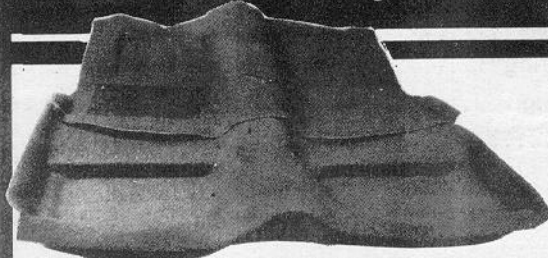

IN MOLDED CARPET
there's only **ONE** name for quality!

**AUTO
CUSTOM
CARPETS**

ALSO AVAILABLE
1969-73 Fastback & Coupe
1969-70 Mach 1 Delux

You can also order delux carpet with rubber mat inserts for 69-70 Mach 1 in the accent red. Other colors available on special order.

*AUTO CUSTOM CARPETS ARE AVAILABLE DIRECT, OR FROM YOUR FAVORITE DEALER.

The Finest Mustang Molded Carpet

**COUPE - CONVERTIBLE - FASTBACKS
- FASTBACKS WITH FOLD DOWNS -**

1964-1/2—1973 Mustang/1967-1973 Cougar—'69-'73 CPU & Fastback, '64-'68 Convertible—'69-'73 Convertible.

- We guarantee that you haven't seen a **MUSTANG** carpet that will compare with ours
- All carpets molded and trimmed to fit your car just like the originals — Perfect fit means easy installation
- Installation experience not necessary with our carpet — Perfect results everytime
- OEM quality, fit and appearance
- We offer the folddown carpet in a diecut package which includes the small corner panels with serged edges. Each panel is diecut for precision fit and can be installed in minutes. **DEALER INQUIRIES WELCOME**
No cutting or fitting required.