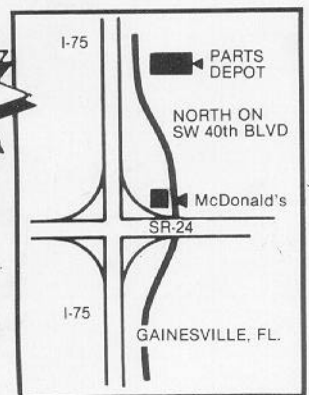

NATIONAL PARTS DEPOT

Monday-Friday 8:00 a.m. till 9:00 p.m.
Saturday 8:00 a.m. till 5:00 p.m. • Closed Sunday

• 1495-C Palma Drive • Ventura, CA 93003   3101 SW 40th Blvd. • Gainesville, FL 32608 •