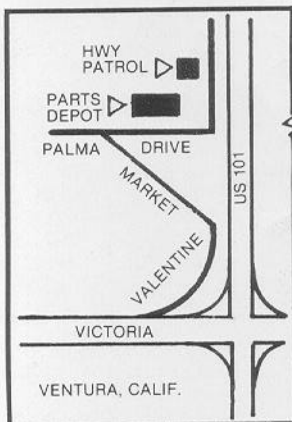

NATIONAL PARTS DEPOT

Monday-Friday 8:00 a.m. till 9:00 p.m.
Saturday 8:00 a.m. till 5:00 p.m. • Closed Sunday

• 1495-C Palma Drive • Ventura, CA 93003   3101 SW 40th Blvd. • Gainesville, FL 32608 •