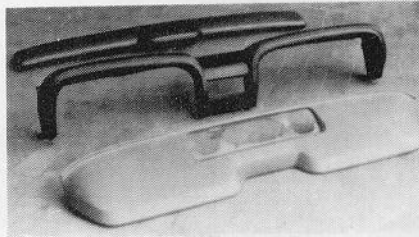

65-73 DASH PADS

We have a selection in many colors for most years. Prices vary from year to year. Call for more information and free catalog.