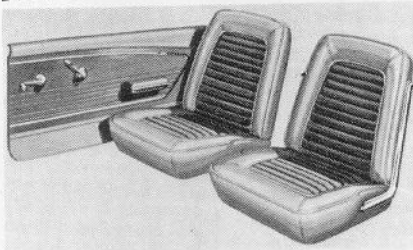

### 65-69 SEAT UPHOLSTERY

We have in stock all standard type seat upholstery, in all colors for all body types.

**SPECIFY YEAR, COLOR, BODY TYPE**

Full Set	\$179.95
Both Buckets-Complete	\$129.95
One Bucket-Complete	\$ 67.95
65-66 Seat Side Shields-Pair	\$ 20.10