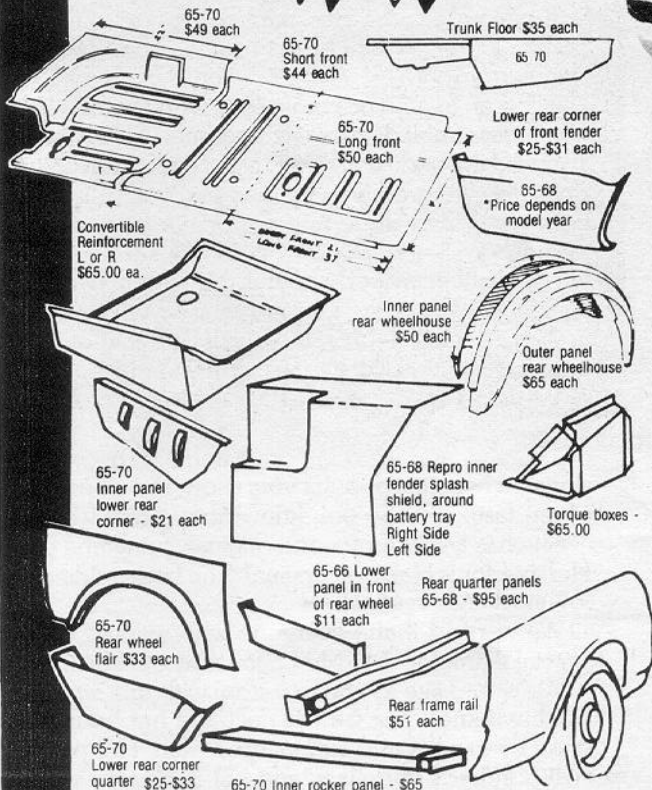

mr. mustang

"Complete" Mustang Parts Store and Frame-Up Restoration Facility.

If you don't see it listed here, call anyway these are just a few examples of our vast inventory.

SHEET METAL

We have all sheet metal available and in stock! Here are some examples:

For Toll Free Orders Of

\$25.00 or More Call (800) 543-9195 - Ohio Residents Call (513) 275-7439. Send \$2 For Our Current Catalog

- 65/66 Pony Corrals for front grilles available and in stock.
- 65/66 3 Pronged Wheel Spinners with blue centers . . . ea. \$25.00
- Set of 4-\$98.00 w/o centers-\$20.00 ea. Centers alone-\$10.00 ea.
- 65/66 Styled Steel Wheel Centers, 2 1/2" complete . . . ea. \$13.00
- 65-70 Simulated wire wheel covers NOS . . . ea. \$85.00
- 64 1/2/65 Wheel Cover Spinner & Center Cap . . . ea. \$25.00
- 67-70 Wheel Cover Centers, complete . . . ea. \$20.00
- 67 Styled Steel Wheel Center . . . ea. \$10.00
- 65/66 Air Conditioning Bezels (set of 4) . . . \$24.95
- 65/66 Convertible Hinge Bracket (rechromed) pr. exchg. \$90.00
- 65-70 Front or Rear Bumper Rechrome . . . \$90.00
- 65/66 Right Hand non-remote mirror . . . ea. \$75.00
- 65/66/67 GT Light Bars . . . \$100-\$125
- 65-68 Luggage Rack . . . \$135-\$160
- 65-67 Pony Door Panels - All Colors - State Year & Color . . . (plus old panels) pr. \$165.00
- 65-68 Upholstery - Complete set . . . \$179-\$199
- Pony - Complete set . . . \$239
- 65-70 Molded Carpet (specify year & color) . . . set \$100
- 65/66 Door edge guards . . . pr. \$24.95
- 65/68 Kick Panels . . . pr. \$35.00
- Convertible Top Chrome Trim - Right & Left . . . exchg \$75.00
- Repr w/o exchg . . . \$75.00

Specify year, body style and trim colors where applicable. All orders shipped UPS. Use your Master Charge, Visa, Check, Money Order or COD.

Mr. Mustang, 5088 Wolf Creek Pike, Dayton, Ohio 45426 (513) 275-7439