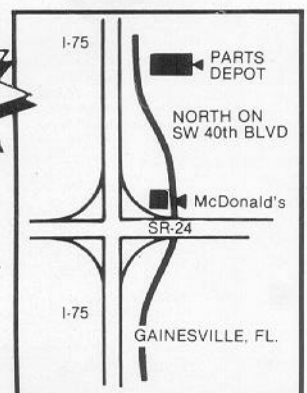

ORDER TOLL FREE CALIFORNIA STORE
IN STATE: 1-800-342-3614
OUT OF STATE: 1-800-235-3445
FLORIDA STORE
IN STATE: 1-904-378-2473
OUT OF STATE: 1-800-874-7595

THESE ARE ONLY A FEW OF THE THOUSANDS OF ITEMS WE CARRY FOR MUSTANG — CALL FOR OUR CATALOG TODAY!

5% ($2.00 Minimum) Shipping Charge. Orders over $200.00 prepaid. Truck items freight collect. NOTE: UPS/COD CUSTOMERS — UPS will require cash or certified payment.