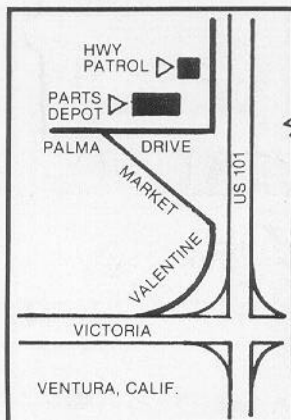

\$89.95

(2 + 2 Complete w/fold-down \$104.95)
SPECIFY Color, Year & Body Style

ORDER TOLL FREE CALIFORNIA STORE
IN STATE: 1-800-342-3614
OUT OF STATE: 1-800-235-3445
FLORIDA STORE
IN STATE: 1-904-378-2473
OUT OF STATE: 1-800-874-7595