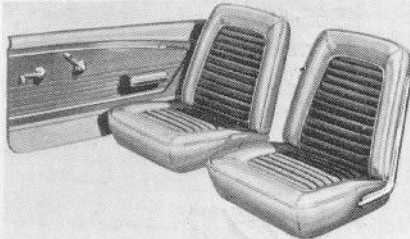

NATIONAL PARTS DEPOT

ORIGINAL FORD PARTS • TIRES • BOOKS • MANUALS • DECALS • CARPET • AND MORE

2nd LOCATION
**NOW
OPEN**

1495-C PALMA DRIVE
VENTURA, CA

THE ONE STOP SUPPLIER FOR ALL YOUR MUSTANG NEEDS

65-69 SEAT UPHOLSTERY

We have in stock all standard type seat upholstery, in all colors for all body types.

SPECIFY YEAR, COLOR, BODY TYPE

Full Set	$179.95
Both Buckets-Complete	$129.95
One Bucket-Complete	$ 67.95
65-66 Seat Side Shields-Pair	$ 20.10

Pony Upholstery Available!