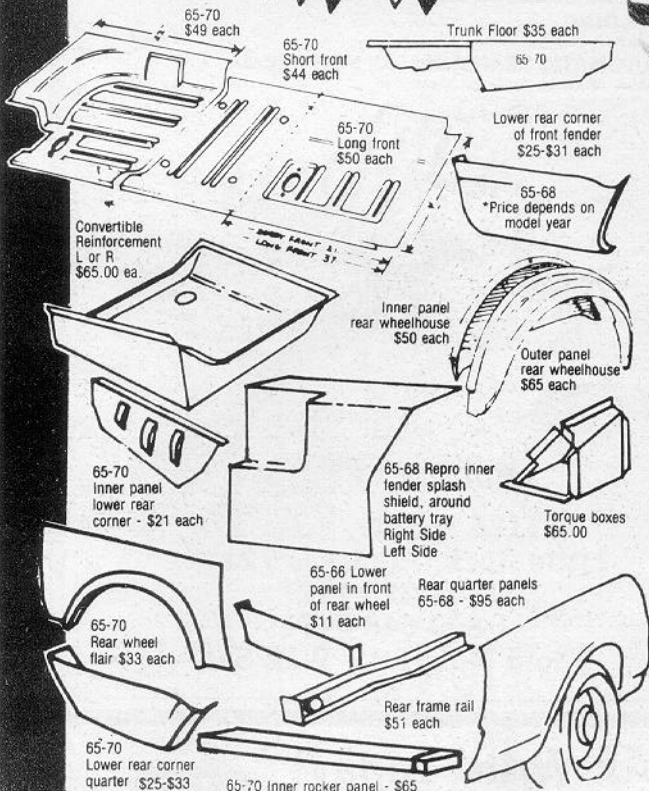

mr. mustang

**"Complete" Mustang Parts Store and
Frame-Up Restoration Facility.**

If you don't see
it listed here, call
anyway these are
just a few
examples of our
vast inventory.

SHEET METAL

We have all sheet metal available and
in stock! Here are some examples:

For Toll Free Orders Of

**\$25.00 or More Call (800) 543-9195 - Ohio Residents Call
(513) 275-7439. Send \$2 For Our Current Catalog**

- 65/66 Pony Corrals for front grilles available and in stock.
- 65/66 3 Pronged Wheel Spinners with blue centers . . . ea. \$25.00
- Set of 4-\$98.00 w/o centers-\$20.00 ea. Centers alone-\$10.00 ea.
- 65/66 Styled Steel Wheel Centers, 2 1/2" complete . . . ea. \$13.00
- 65-70 Simulated wire wheel covers NOS ea. \$85.00
- 64 1/2/65 Wheel Cover Spinner & Center Cap ea. \$25.00
- 67-70 Wheel Cover Centers, complete ea. \$20.00
- 67 Styled Steel Wheel Center ea. \$10.00
- 65/66 Air Conditioning Bezels (set of 4) \$24.95
- 65/66 Convertible Hinge Bracket (rechromed) pr. exchg. \$90.00
- 65-70 Front or Rear Bumper Rechrome \$90.00
- 65/66 Right Hand non-remote mirror ea. \$75.00
- 65/66/67 GT Light Bars \$100-\$125
- 65-68 Luggage Rack \$135-\$160
- 65-67 Pony Door Panels - All Colors - State Year & Color
(plus old panels) pr. \$165.00
- 65-68 Upholstery - Complete set \$179-\$199
- Pony - Complete set \$239
- 65-70 Molded Carpet (specify year & color) set \$100
- 65/66 Door edge guards pr. \$24.95
- 65/68 Kick Panels pr. \$35.00
- Convertible Top Chrome Trim - Right & Left exchg \$75.00
- Repro w/o exchg \$75.00

Specify year, body style and trim colors where applicable. All orders shipped UPS. Use your Master Charge, Visa, Check, Money Order or COD.

Mr. Mustang, 5088 Wolf Creek Pike, Dayton, Ohio 45426 (513) 275-7439