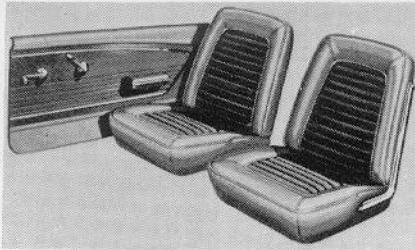

### 65-69 SEAT UPHOLSTERY

We have in stock all standard type seat upholstery, in all colors for all body types.

**SPECIFY YEAR, COLOR, BODY TYPE**

Full Set	\$179.95
Both Buckets-Complete	\$129.95
One Bucket-Complete	\$ 87.95
65-66 Seat Side Shields-Pair	\$ 21.30