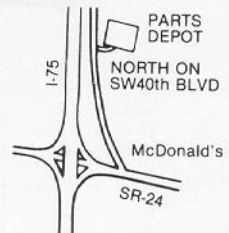

CALIFORNIA STORE
IN STATE: 1-800-342-3614
OUT OF STATE: 1-800-235-3445

FLORIDA STORE
IN STATE: 1-904-378-2473
OUT OF STATE: 1-800-874-7595