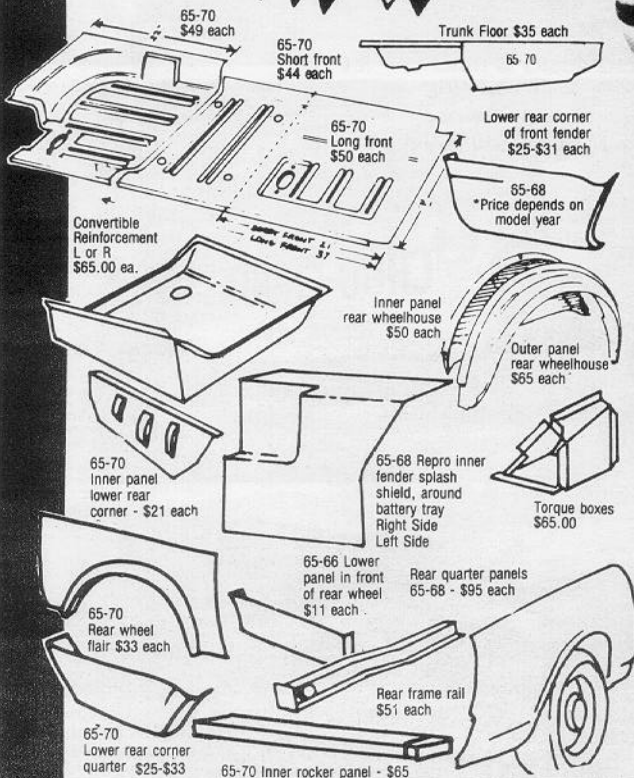

mr. mustang

**"Complete" Mustang Parts Store and
Frame-Up Restoration Facility.**

If you don't see
it listed here, call
anyway these are
just a few
examples of our
vast inventory.

SHEET METAL

We have all sheet metal available and
in stock! Here are some examples:

For Toll Free Orders Of

**\$25.00 or More Call (800) 543-9195 - Ohio Residents Call
(513) 275-7439. Send \$2 For Our Current Catalog**

- 65/66 Pony Corrals for front grilles available and in stock.
- 65/66 3 Pronged Wheel Spinners with blue centers . . . ea. **\$25.00**
- Set of 4 **\$98.00** w/o centers **\$20.00** ea. Centers alone **\$10.00** ea.
- 65/66 Styled Steel Wheel Centers, 2 1/2" complete . . . ea. **\$13.00**
- 65-70 Simulated wire wheel covers NOS ea. **\$85.00**
- 64 1/2/65 Wheel Cover Spinner & Center Cap ea. **\$25.00**
- 67-70 Wheel Cover Centers, complete ea. **\$20.00**
- 67 Styled Steel Wheel Center ea. **\$10.00**
- 65/66 Air Conditioning Bezels (set of 4) **\$24.95**
- 65/66 Convertible Hinge Bracket (rechromed) pr. exchg. **\$90.00**
- 65-70 Front or Rear Bumper Rechrome **\$90.00**
- 65/66 Right Hand non-remote mirror ea. **\$75.00**
- 65/66/67 GT Light Bars **\$100-\$125**
- 65-68 Luggage Rack **\$135-\$160**
- 65-67 Pony Door Panels - All Colors - State Year & Color
 (plus old panels) pr. **\$165.00**
- 65-68 Upholstery - Complete set **\$179-\$199**
- Pony - Complete set **\$239**
- 65-70 Molded Carpet (specify year & color) set **\$100**
- 65/66 Door edge guards pr. **\$24.95**
- 65/68 Kick Panels pr. **\$35.00**
- Convertible Top Chrome Trim - Right & Left exchg **\$75.00**
- Repro w/o exchg **\$75.00**

Specify year, body style and trim colors where applicable. All orders
shipped UPS. Use your Master Charge, Visa, Check, Money Order or COD.

Mr. Mustang, 5088 Wolf Creek Pike, Dayton, Ohio 45426 (513) 275-7439