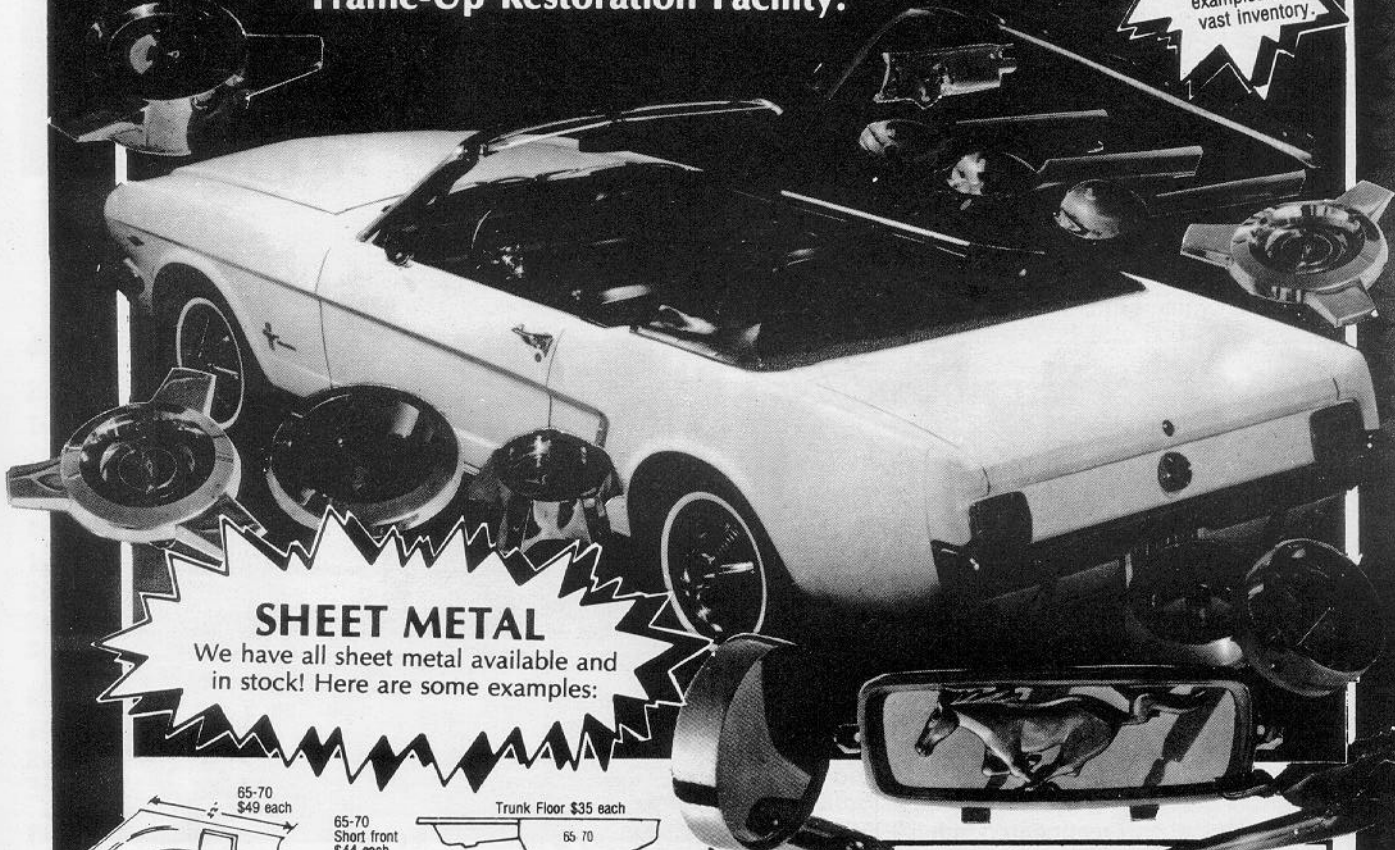

mr. mustang

**"Complete" Mustang Parts Store and
Frame-Up Restoration Facility.**

If you don't see
it listed here, call
anyway these are
just a few
examples of our
vast inventory.

SHEET METAL

We have all sheet metal available and
in stock! Here are some examples: