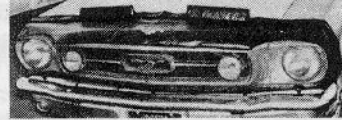

GT Grille Bars and Lamps Kit—65/66 169.95
—67 189.95

Gas Cap—66 GT 34.95
—66 Standard 32.95

Wood Grain Dash Kit—65/66 32.95

Dual Exhaust Hardware Kit—65/66 65.95

Larry's Mustang Bra—65/73 67.50

Heavy Duty Radiator—(Phone for price and availability)
Extra Cooling Fan Shroud Kit—65/66, 289 29.95