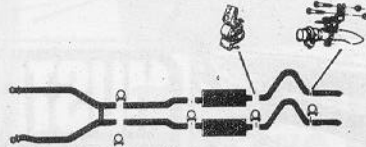

Larry's Mustang Parts

Engine Dress-up Kit—65/73, 260, 289, 302, 351W 119.95

Air Cleaners—Hi-Po 39.95
—Cobra, single or dual 4bbl. 79.95

Tri-Y Headers—with installation parts 139.95

Dual Exhaust Installation Kit—for most years.
(Phone for price and availability)

Deep Sump Oil Pan Kit—65/71, 260, 289 302 ... 89.95

Shelby Scoops—65/66 6T350, fiberglass ... pr. 34.95

Shelby Type Sway Bar Kit—heavy duty 99.95

Hood Latch Kit—65/66 14.95

To place parts orders, please call the Toll Free numbers. For your FREE price list, please write and be sure to specify which price list you need (55-57 T-Bird or 65-73 Mustang).