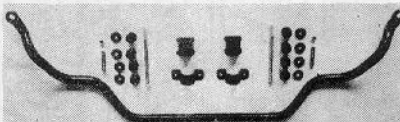

Larry's Mustang Parts

Engine Dress-up Kit—65/73, 260, 289, 302, 351W 119.95

Air Cleaners—Hi-Po 39.95
—Cobra, single or dual 4bbl. 79.95

Tri-Y Headers—with installation parts 139.95

Dual Exhaust Installation Kit—for most years.
(Phone for price and availability)

Deep Sump Oil Pan Kit—65/71, 260, 289 302 ... 89.95

Shelby Scoops—65/66 6T350, fiberglass ... pr. 34.95

Shelby Type Sway Bar Kit—heavy duty 99.95

Hood Latch Kit—65/66 14.95

To place parts orders, please call the Toll Free numbers. For your FREE price list, please write and be sure to specify which price list you need (55-57 T-Bird or 65-73 Mustang).