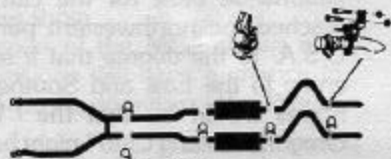

# Larry's Mustang Parts

OVER  
5000  
PARTS AVAILABLE

Engine Dress-up Kit—65/73, 260, 289, 302, 351W..... 119.95

Air Cleaners—Hi-Po ..... 39.95  
—Cobra, single or dual 4bbl. .... 79.95

Tri-Y Headers—with installation parts ..... 139.95

Dual Exhaust Installation Kit—for most years.  
(Phone for price and availability).

Deep Sump Oil Pan Kit—65/71, 260, 289, 302... 89.95

Shelby Scoops—65/66 6T350, fiberglass... pr. 34.95

Shelby Type Sway Bar Kit—heavy duty ..... 99.95