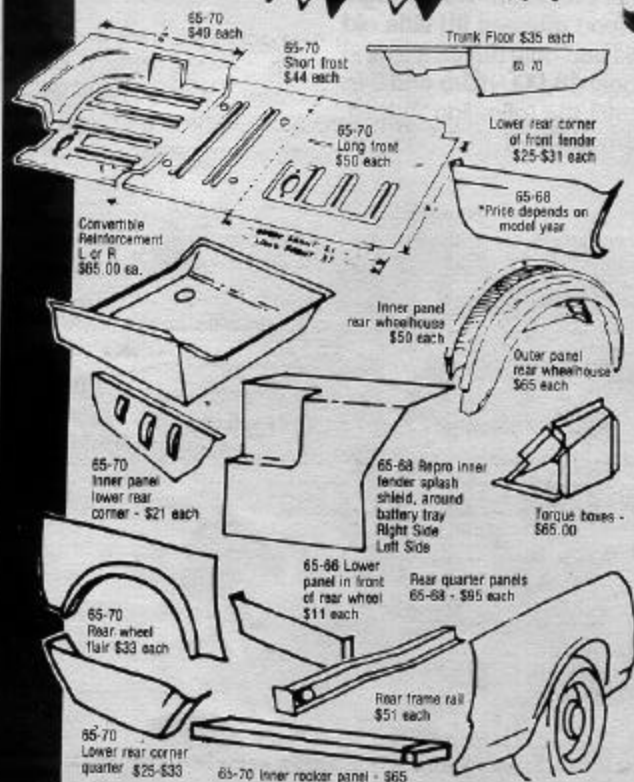

mr. mustang

"Complete" Mustang Parts Store and
Frame-Up Restoration Facility.

If you don't see
it listed here, call
anyway these are
just a few
examples of our
vast inventory.

SHEET METAL

We have all sheet metal available and
in stock! Here are some examples:

For Toll Free Orders Of

\$25.00 or More Call (800) 543-9195 - Ohio Residents Call
(513) 275-7439. Send \$2 For Our Current Catalog

- 65/66 Pony Corrals for front grilles available and in stock.
- 65/66 3 Pronged Wheel Spinners with blue centers . . . ea. \$25.00
- Set of 4-\$98.00 w/o centers-\$20.00 ea. Centers alone-\$10.00 ea.
- 65/66 Styled Steel Wheel Centers, 2 1/2" complete . . . ea. \$13.00
- 65-70 Simulated wire wheel covers NOS . . . ea. \$85.00
- 64 1/2/65 Wheel Cover Spinner & Center Cap . . . ea. \$25.00
- 67-70 Wheel Cover Centers, complete . . . ea. \$20.00
- 67 Styled Steel Wheel Center . . . ea. \$10.00
- 65/66 Air Conditioning Bezels (set of 4) . . . \$24.95
- 65-70 Convertible Hinge Bracket (rechromed) pr. exchg \$90.00
- 65-70 Front or Rear Bumper Rechrome . . . \$90.00
- 65/66 Right Hand non-remote mirror . . . ea. \$75.00
- 65/66/67 GT Light Bars . . . \$100-\$125
- 65-68 Luggage Rack . . . \$135-\$160
- 65-67 Pony Door Panels - All Colors - State Year & Color . . . (plus old panels) pr. \$165.00
- 65-68 Upholstery - Complete set . . . \$179-\$199
- Pony - Complete set . . . \$239
- 65-70 Molded Carpet (specify year & color) . . . set \$100
- 65/66 Door edge guards . . . pr. \$24.95
- 65/68 Kick Panels . . . pr. \$35.00
- Convertible Top Chrome Trim - Right & Left . . . exchg \$75.00
- *Repro w/o exchg . . . \$75.00

Specify year, body style and trim colors where applicable. All orders shipped UPS. Use your Master Charge, Visa, Check, Money Order or COD.

Mr. Mustang, 5088 Wolf Creek Pike, Dayton, Ohio 45426 (513) 275-7439