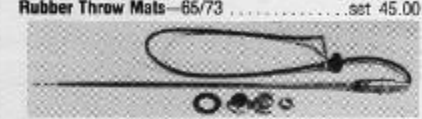

Gas Cap—65 Standard 34.95
—66 GT 36.95
—66 Standard 34.95

Wood Grain Dash Kit—65/66 32.95

Dual Exhaust Hardware Kit—65/66 69.95

Larry's Mustang Bra—65/73 67.50

Heavy Duty Radiator—(Phone for price and availability)
Extra Cooling Fan Shroud Kit—65/66, 269 32.95

Radiator Hose Clamp Kit—65/73 original type... 15.00

Rubber Plug and Grommet Kit—65/66 21.35
—65/66 with A/C 26.35

Export Brace—65/70 40.55

Door Edge Guards—65/66, stainless steel... 19.95

Rubber Throw Mats—65/73 set 45.00

Radio Antenna—65/67 29.50

Battery and Starter Cable Kit—65/66, 8 cyl. 49.95

Mirror Assembly—65/66, outside 34.95
—65/66, inside 21.95

License Plate Frame—65/73 ea. 4.00

Air Conditioner Register—65/66, evaporator ... 24.95