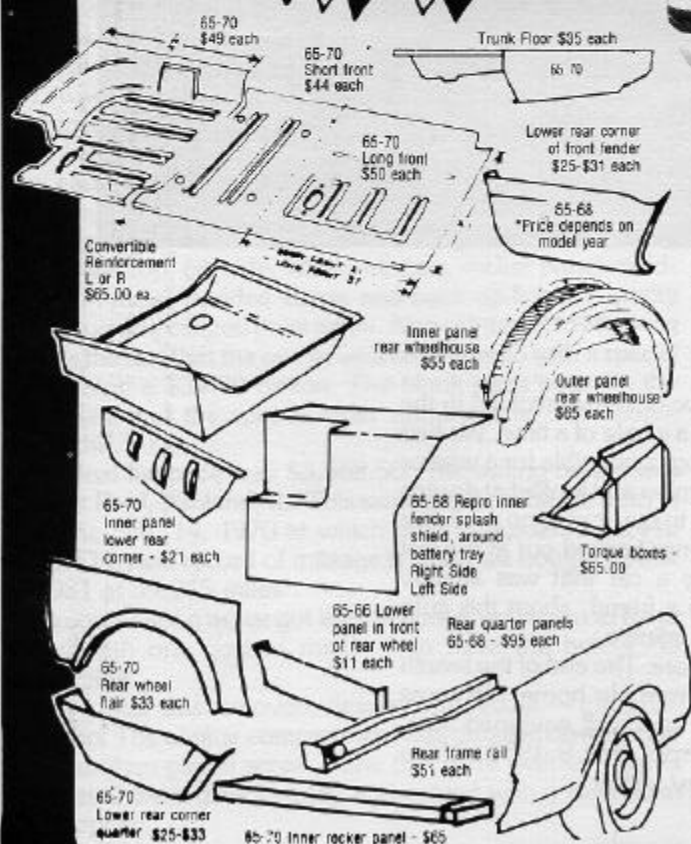

mr. mustang

"Complete" Mustang Parts Store and
Frame-Up Restoration Facility.

If you don't see
it listed here, call
anyway these are
just a few
examples of our
vast inventory.

SHEET METAL

We have all sheet metal available and
in stock! Here are some examples:

For Toll Free Orders Of

\$25.00 or More Call (800) 543-9195 - Ohio Residents Call
(513) 275-7439. Send \$2 For Our Current Catalog

- 65/66 Pony Corrals for front grilles available and in stock.
- 65/66 3 Pronged Wheel Spinners with blue centers . . . ea. \$25.00
- Set of 4-\$98.00 w/o centers-\$20.00 ea. Centers alone-\$10.00 ea.
- 65/66 Styled Steel Wheel Centers, 2 1/2" complete . . . ea. \$16.00
- 65-70 Simulated wire wheel covers NOS ea. \$95.00
- 64 1/2/65 Wheel Cover Spinner & Center Cap ea. \$25.00
- 67-70 Wheel Cover Centers, complete ea. \$20.00
- 67 Styled Steel Wheel Center ea. \$16.00
- 65/66 Air Conditioning Bezels (set of 4) \$24.95
- 65/66 Convertible Hinge Bracket (rechromed) pr. exchg. \$90.00
- 65-70 Front or Rear Bumper Rechrome \$95.00
- 65/66 Right Hand non-remote mirror ea. \$75.00
- 65/66/67 GT Light Bars \$100-\$125
- 65-68 Luggage Rack \$135-\$160
- 65-67 Pony Door Panels - All Colors - State Year & Color
(plus old panels) pr. \$165.00
- 65-68 Upholstery - Complete set \$179-\$199
- Pony - Complete set \$239
- 65-70 Molded Carpet (specify year & color) set \$100
- 65/66 Door edge guards pr. \$24.95
- 65/68 Kick Panels pr. \$35.00
- Convertible Top Chrome Trim - Right & Left exchg \$75.00
- Repro w/o exchg \$75.00