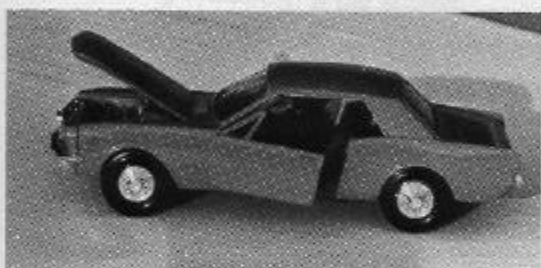

MCA ACCESSORIES

GARWOOD CARS

65 Coupe	68 Shelby
Convertible	69 Fastback
Fastback	70 Boss
Fastback GT	71 Fastback
	72 Fastback
66 Coupe	
Convertible	
Fastback	$19.00 each
66 Shelby	

Order Your 1984 Mustang Club of America Calendar Now!

$4.50 each plus $1.00 postage

Mustang Club of America Cloth 3" Emblem	$2.50
Mustang Club of America Cloth 8" Emblem	6.00
Mustang Club of America Windshield Decal	1.00
Mustang Club of America Front License Plate	3.00
Back issues of the <i>Mustang Times</i>	2.00
Avon wild Mustang Pendant and Neckchain	8.95

Four to six weeks required for delivery.

Add 10% for shipping

Send checks to:
MCA Accessories
% Bill Koivu
1462 Wendover Ct.
Stone Mtn., GA 30083

**Give A
MCA Gift
Membership for
Christmas $20.00**

Fill out regular
application and
mark on it GIFT.

Remember it's not too early to be thinking of Christmas.