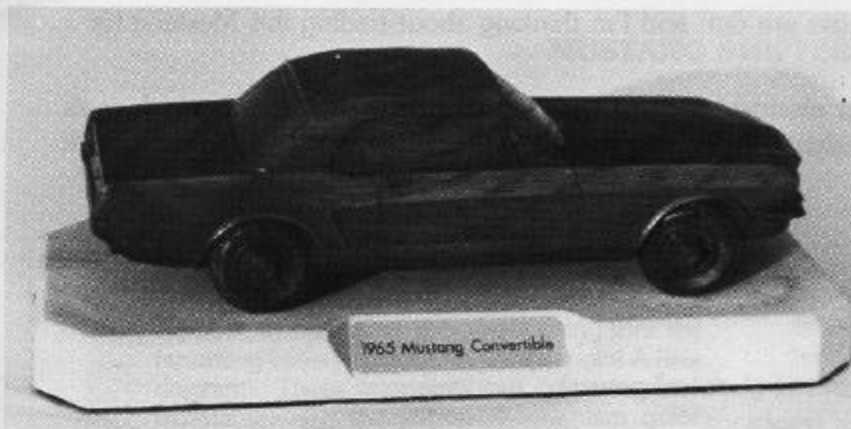

Ertl 65 Mustang
(Metal with doors
and hood that open)
$9.95 each

MCA ACCESSORIES

GARWOOD CARS

65 Coupe	68 Shelby
Convertible	69 Fastback
Fastback	70 Boss
Fastback GT	71 Fastback
	72 Fastback
66 Coupe	
Convertible	
Fastback	$19.00 each
66 Shelby