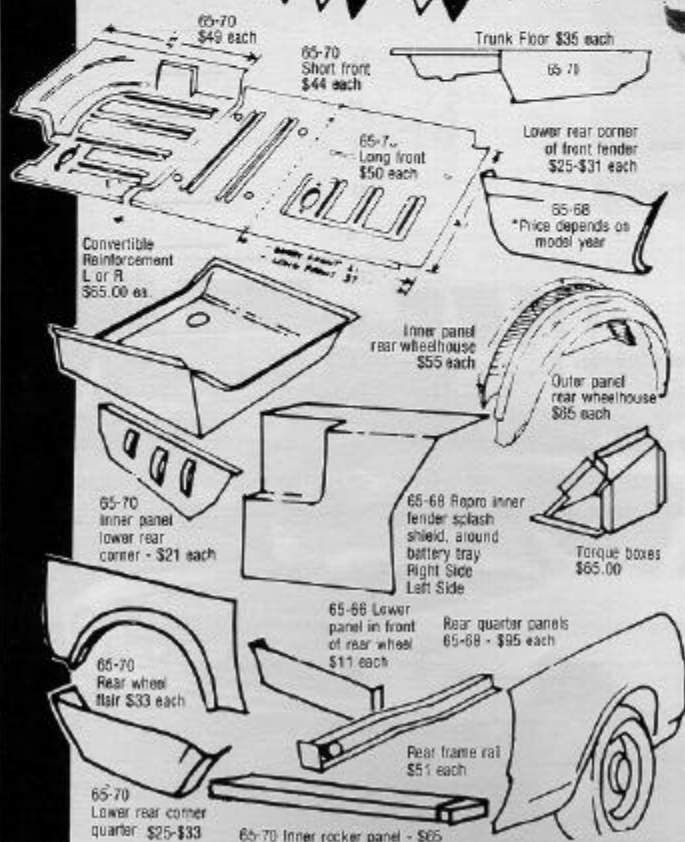

mr. mustang

"Complete" Mustang Parts Store and
Frame-Up Restoration Facility.

If you don't see
it listed here, call
anyway these are
just a few
examples of our
vast inventory.

SHEET METAL

We have all sheet metal available and
in stock! Here are some examples:

For Toll Free Orders Of
**\$25.00 or More Call (800) 543-9195 - Ohio Residents Call
(513) 275-7439. Send \$2 For Our Current Catalog**

- 65/66 Pony Corrals for front grilles available and in stock.
- 65/66 3 Pronged Wheel Spinners with blue centers . . . ea. \$25.00
Set of 4 - \$98.00 w/o centers - \$20.00 ea. Centers alone - \$10.00 ea.
- 65/66 Styled Steel Wheel Centers, 2 1/2" complete . . . ea. \$16.00
- 65-70 Simulated wire wheel covers NOS . . . ea. \$95.00
- 64 1/2/65 Wheel Cover Spinner & Center Cap . . . ea. \$25.00
- 67-70 Wheel Cover Centers, complete . . . ea. \$20.00
- 67 Styled Steel Wheel Center . . . ea. \$16.00
- 65/66 Air Conditioning Bezels (set of 4) . . . \$24.95
- 65/66 Convertible Hinge Bracket (rechromed) pr. exchg. \$90.00
- 65-70 Front or Rear Bumper Rechrome . . . \$95.00
- 65/66 Right Hand non-remote mirror . . . ea. \$75.00
- 65/66/67 GT Light Bars . . . \$100-\$125
- 65-68 Luggage Rack . . . \$135-\$160
- 65-67 Pony Door Panels - All Colors - State Year & Color
(plus old panels) pr. \$165.00
- 65-68 Upholstery - Complete set . . . \$179-\$199
- Pony - Complete set . . . \$239
- 65-70 Molded Carpet (specify year & color) . . . set \$100
- 65/66 Door edge guards . . . pr. \$24.95
- 65/68 Kick Panels . . . pr. \$35.00
- Convertible Top Chrome Trim - Right & Left . . . exchg \$75.00
- Repro w/o exchg . . . \$75.00

Prices are subject to change
and trim colors where applicable. All orders
shipped UPS. Use your Major Charge, Visa, Check, Money Order or COD.

Mr. Mustang, 5088 Wolf Creek Pike, Dayton, Ohio 45426 (513) 275-7439