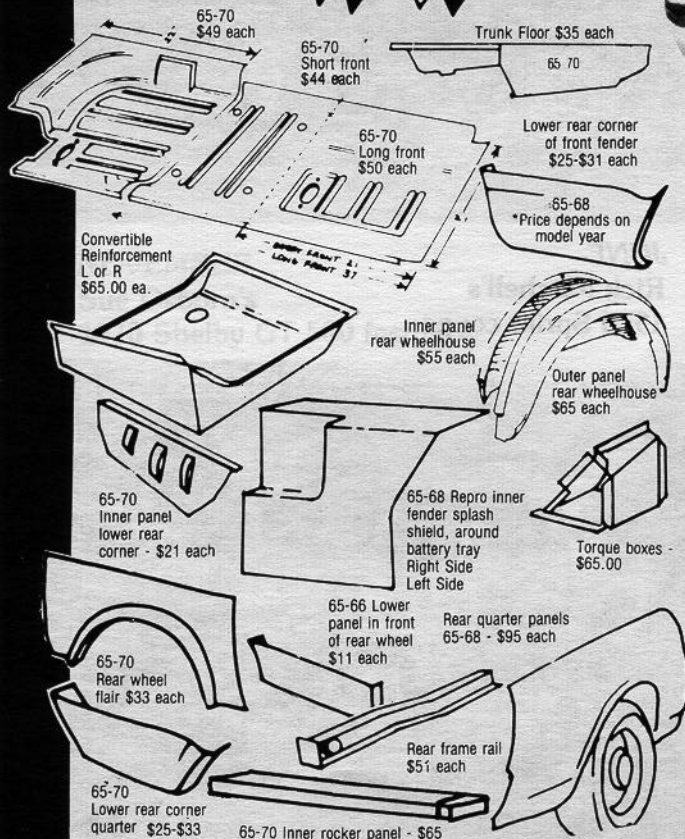

mr. mustang

"Complete" Mustang Parts Store and
Frame-Up Restoration Facility.

If you don't see
it listed here, call
anyway these are
just a few
examples of our
vast inventory.

SHEET METAL

We have all sheet metal available and
in stock! Here are some examples:

For Toll Free Orders Of
**\$25.00 or More Call (800) 543-9195 - Ohio Residents Call
(513) 275-7439. Send \$2 For Our Current Catalog**

- 65/66 Pony Corrals for front grilles available and in stock.
- 65/66 3 Pronged Wheel Spinners with blue centers . . . ea. \$25.00
- Set of 4-\$98.00 w/o centers-\$20.00 ea. Centers alone-\$10.00 ea.
- 65/66 Styled Steel Wheel Centers, 2 1/2" complete . . . ea. \$16.00
- 65-70 Simulated wire wheel covers NOS ea. \$95.00
- 64 1/2/65 Wheel Cover Spinner & Center Cap ea. \$25.00
- 67-70 Wheel Cover Centers, complete ea. \$20.00
- 67 Styled Steel Wheel Center ea. \$16.00
- 65/66 Air Conditioning Bezels (set of 4) \$24.95
- 65/66 Convertible Hinge Bracket (rechromed) pr. exchg. \$90.00
- 65-70 Front or Rear Bumper Rechrome \$95.00
- 65/66 Right Hand non-remote mirror ea. \$75.00
- 65/66/67 GT Light Bars \$100-\$125
- 65-68 Luggage Rack \$135-\$160
- 65-67 Pony Door Panels - All Colors - State Year & Color
(plus old panels) pr. \$165.00
- 65-68 Upholstery - Complete set \$179-\$199
- Pony - Complete set \$239
- 65-70 Molded Carpet (specify year & color) set \$100
- 65/66 Door edge guards pr. \$24.95
- 65/68 Kick Panels pr. \$35.00
- Convertible Top Chrome Trim - Right & Left exchg \$75.00
- Repro w/o exchg \$75.00

Prices are subject to change
Specify year, body style and trim colors where applicable. All orders
shipped UPS. Use your MasterCard, Charge, Visa, Check, Money Order or COD.

Mr. Mustang, 5088 Wolf Creek Pike, Dayton, Ohio 45426 (513) 275-7439