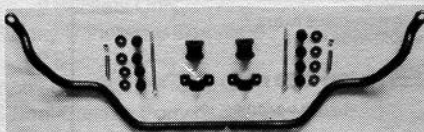

Larry's Mustang Parts

**MORE MUSTANG PARTS
THAN ANYONE IN THE
PARTS INDUSTRY!**

Engine Dress-up Kit—65/73, 260, 289, 302, 351W 124.95

Air Cleaners—Hi-Po 39.95
—Cobra, single or dual 4bbl. 79.95

Tri-Y Headers—with installation parts 139.95

Dual Exhaust Installation Kit—for most years.
(Phone for price and availability)

Oil Pan Kit—65/71, 260, 289, 302 99.95

Shelby Scoops—65/66 6T350, fiberglass ... pr. 34.95

Shelby Type Sway Bar Kit—heavy duty 99.95