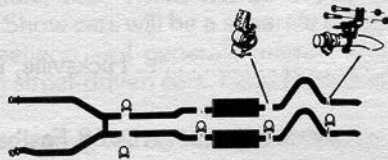

Larry's Mustang Parts

**MORE MUSTANG PARTS
THAN ANYONE IN THE
PARTS INDUSTRY!**

Engine Dress-up Kit—65/73, 260, 289, 302, 351W 124.95

Air Cleaners—Hi-Po 39.95
—Cobra, single or dual 4bbl. 79.95

Tri-Y Headers—with installation parts 139.95

Dual Exhaust Installation Kit—for most years.
(Phone for price and availability)

Oil Pan Kit—65/71, 260, 289, 302 99.95

Shelby Scoops—65/66 6T350, fiberglass ... pr. 34.95

Shelby Type Sway Bar Kit—heavy duty 99.95