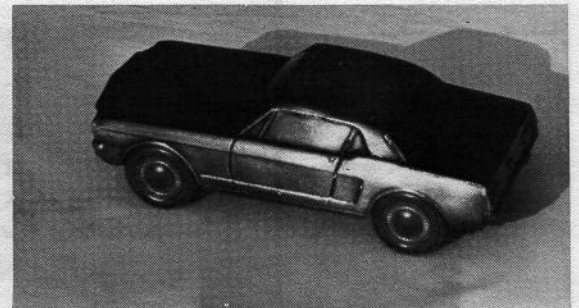

65 Mustang
Banks
(Metal construction)
$12.95 each