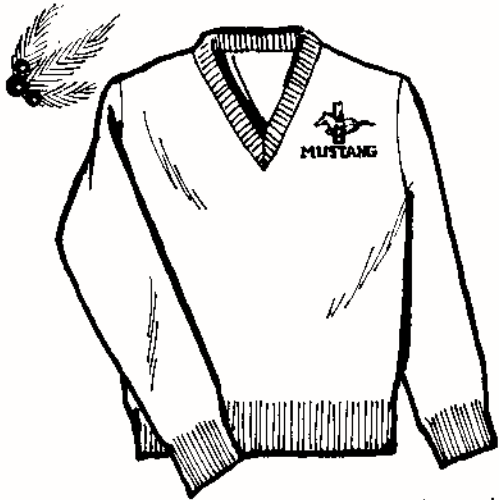

Merry Mustang Christmas Gift Ideas

M-400 (Adult)

FAMOUS MAKER 4-COLOR EMBROIDERED SWEATER

This year's "Pony of the Year" is the best sweater on the market in this price range. 50% Creslan® acrylic and 50% rayon. V-neck styling with rib-knit cuffs and waistband. Washable. Available in sizes S, M, L, XL. Dk. blue, red, grey.

\$20

M-500

Ride your Mustang with the top down, cut out the wind with our 100% nylon wind-breaker. Full zipper front. Set-in pockets. Action-back gusset. Convertible collar. Sizes S, M, L, XL. Red or navy.