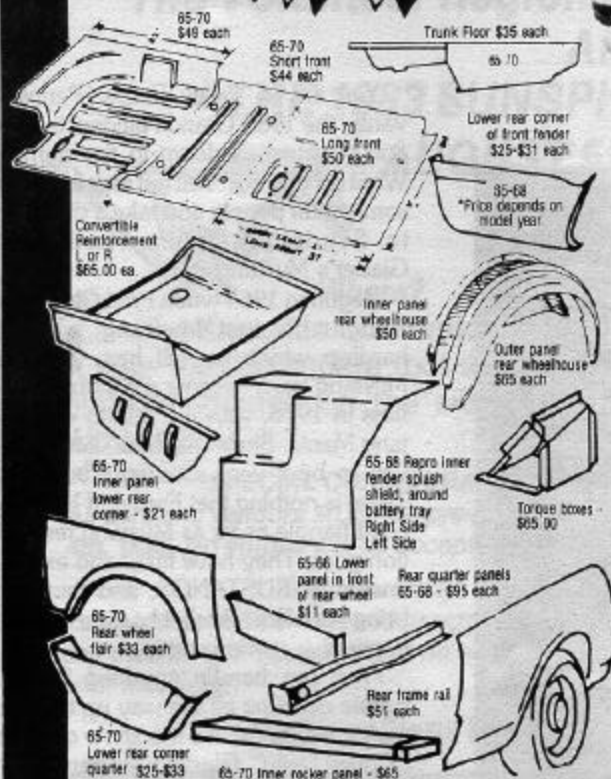

mr. mustang

"Complete" Mustang Parts Store and
Frame-Up Restoration Facility.

If you don't see
it listed here, call
anyway these are
just a few
examples of our
vast inventory.

SHEET METAL

We have all sheet metal available and
in stock! Here are some examples:

For Toll Free Orders Of
\$25.00 or More Call (800) 543-9195 - Ohio Residents Call
(513) 275-7439. Send \$2 For Our Current Catalog

- 65/66 Pony Corrals for front grilles available and in stock.
- 65/66 3 Pronged Wheel Spinners with blue centers . . . ea. \$25.00
- Set of 4-\$98.00 w/o centers-\$20.00 ea. Centers alone-\$10.00 ea.
- 65/66 Styled Steel Wheel Centers, 2 1/2" complete . . . ea. \$13.00
- 65-70 Simulated wire wheel covers NOS ea. \$85.00
- 64 1/2/65 Wheel Cover Spinner & Center Cap ea. \$25.00
- 67-70 Wheel Cover Centers, complete ea. \$20.00
- 67 Styled Steel Wheel Center ea. \$10.00
- 65/66 Air Conditioning Bezels (set of 4) \$24.95
- 65/66 Convertible Hinge Bracket (rechromed) pr. exchg. \$90.00
- 65-70 Front or Rear Bumper Rechrome \$90.00
- 65/66 Right Hand non-remote mirror ea. \$75.00
- 65/66/67 GT Light Bars \$100-\$125
- 65-68 Luggage Rack \$135-\$160
- 65-67 Pony Door Panels - All Colors - State Year & Color (plus old panels) pr. \$165.00
- 65-68 Upholstery - Complete set \$179-\$199
- Pony - Complete set \$239
- 65-70 Molded Carpet (specify year & color) set \$100
- 65/66 Door edge guards pr. \$24.95
- 65/68 Kick Panels pr. \$35.00
- Convertible Top Chrome Trim - Right & Left exchg \$75.00
- Repro w/o exchg \$75.00