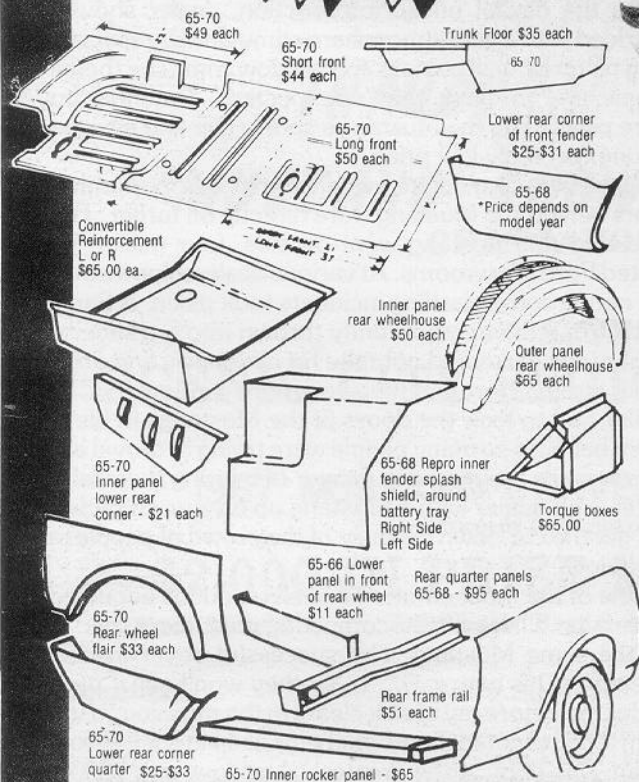

# mr. mustang

**"Complete" Mustang Parts Store and  
Frame-Up Restoration Facility.**

If you don't see  
it listed here, call  
anyway these are  
just a few  
examples of our  
vast inventory.

## SHEET METAL

We have all sheet metal available and  
in stock! Here are some examples:

### For Toll Free Orders Of

**\$25.00 or More Call (800) 543-9195 - Ohio Residents Call  
(513) 275-7439. Send \$2 For Our Current Catalog**

- 65/66 Pony Corrals for front grilles available and in stock.
- 65/66 3 Pronged Wheel Spinners with blue centers ... ea. \$25.00
- Set of 4-\$98.00 w/o centers-\$20.00 ea. Centers alone-\$10.00 ea.
- 65/66 Styled Steel Wheel Centers, 2 1/2" complete ... ea. \$13.00
- 65-70 Simulated wire wheel covers NOS ... ea. \$85.00
- 64 1/2/65 Wheel Cover Spinner & Center Cap ... ea. \$25.00
- 67-70 Wheel Cover Centers, complete ... ea. \$20.00
- 67 Styled Steel Wheel Center ... ea. \$10.00
- 65/66 Air Conditioning Bezels (set of 4) ... \$24.95
- 65/66 Convertible Hinge Bracket (rechromed) pr. exchg. \$90.00
- 65-70 Front or Rear Bumper Rechrome ... \$90.00
- 65/66 Right Hand non-remote mirror ... ea. \$75.00
- 65/66/67 GT Light Bars ... \$100-\$125
- 65-68 Luggage Rack ... \$135-\$160
- 65-67 Pony Door Panels - All Colors - State Year & Color  
..... (plus old panels) pr. \$165.00
- 65-68 Upholstery - Complete set ... \$179-\$199
- Pony - Complete set ... \$239
- 65-70 Molded Carpet (specify year & color) ... set \$100
- 65/66 Door edge guards ... pr. \$24.95
- 65/68 Kick Panels ... pr. \$35.00
- Convertible Top Chrome Trim - Right & Left ... exchg \$75.00
- Repr w/o exchg ... \$75.00

Specify year, body style and trim colors where applicable. All orders shipped UPS. Use your Master Charge, Visa, Check, Money Order or COD.

**Mr. Mustang, 5088 Wolf Creek Pike, Dayton, Ohio 45426 (513) 275-7439**