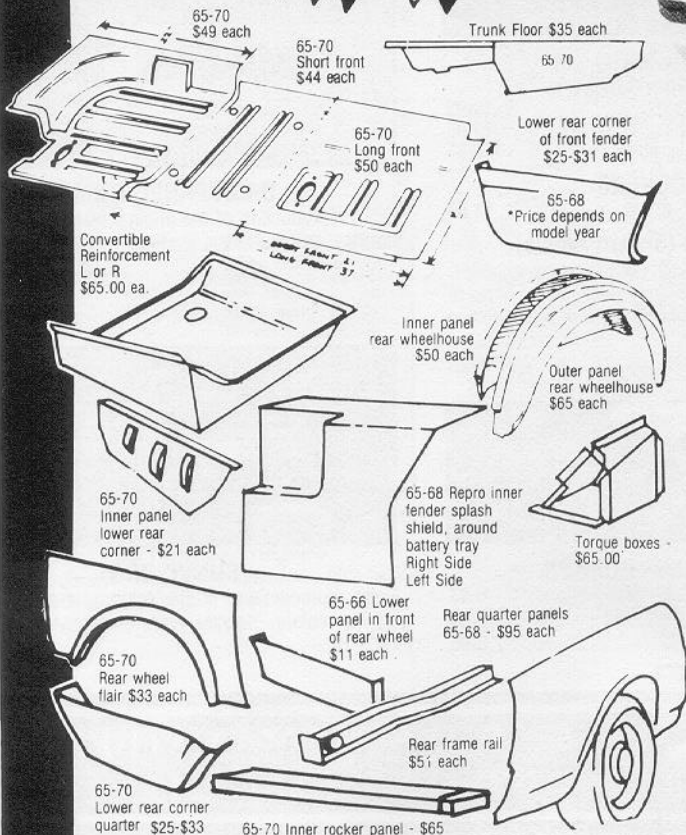

mr. mustang

"Complete" Mustang Parts Store and
Frame-Up Restoration Facility.

If you don't see
it listed here, call
anyway these are
just a few
examples of our
vast inventory.

SHEET METAL

We have all sheet metal available and
in stock! Here are some examples:

For Toll Free Orders Of
**\$25.00 or More Call (800) 543-9195 - Ohio Residents Call
(513) 275-7439. Send \$2 For Our Current Catalog**

- 65/66 Pony Corrals for front grilles available and in stock.
- 65/66 3 Pronged Wheel Spinners with blue centers . . . ea. \$25.00
- Set of 4-\$98.00 w/o centers-\$20.00 ea. Centers alone-\$10.00 ea.
- 65/66 Styled Steel Wheel Centers, 2 1/2" complete . . . ea. \$13.00
- 65-70 Simulated wire wheel covers NOS ea. \$85.00
- 64 1/2/65 Wheel Cover Spinner & Center Cap ea. \$25.00
- 67-70 Wheel Cover Centers, complete ea. \$20.00
- 67 Styled Steel Wheel Center ea. \$10.00
- 65/66 Air Conditioning Bezels (set of 4) \$24.95
- 65/66 Convertible Hinge Bracket (rechromed) pr. exchg. \$90.00
- 65-70 Front or Rear Bumper Rechrome \$90.00
- 65/66 Right Hand non-remote mirror ea. \$75.00
- 65/66/67 GT Light Bars \$100-\$125
- 65-68 Luggage Rack \$135-\$160
- 65-67 Pony Door Panels - All Colors - State Year & Color (plus old panels) pr. \$165.00
- 65-68 Upholstery - Complete set \$179-\$199
- Pony - Complete set \$239
- 65-70 Molded Carpet (specify year & color) set \$100
- 65/66 Door edge guards pr. \$24.95
- 65/68 Kick Panels pr. \$35.00
- Convertible Top Chrome Trim - Right & Left exchg \$75.00
- Repro w/o exchg \$75.00

Specify year, body style and trim colors where applicable. All orders shipped UPS. Use your Master Charge, Visa, Check, Money Order or COD.

Mr. Mustang, 5088 Wolf Creek Pike, Dayton, Ohio 45426 (513) 275-7439