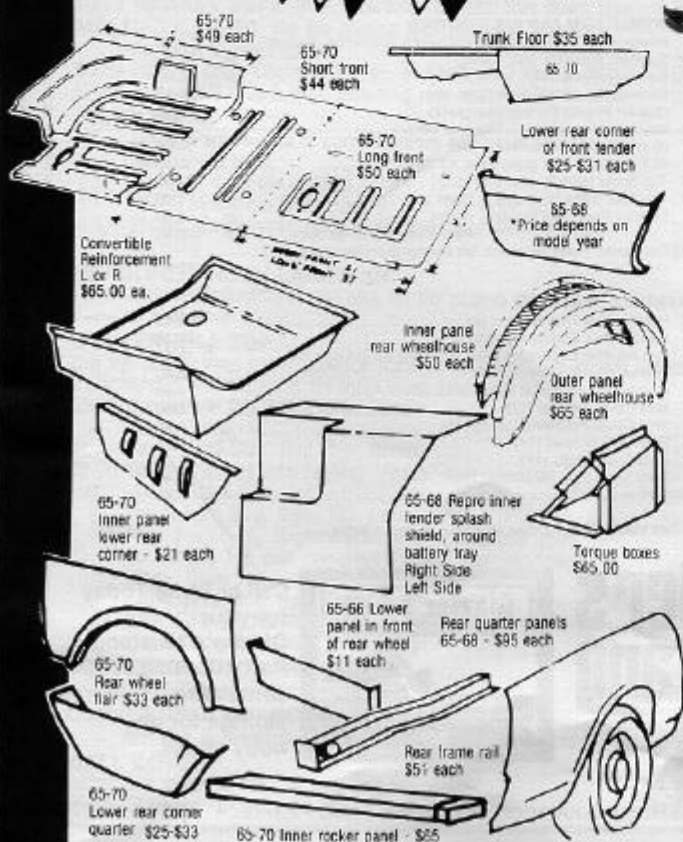

mr. mustang

"Complete" Mustang Parts Store and
Frame-Up Restoration Facility.

If you don't see
it listed here, call
anyway these are
just a few
examples of our
vast inventory.

SHEET METAL

We have all sheet metal available and
in stock! Here are some examples:

For Toll Free Orders Of
**\$25.00 or More Call (800) 543-9195 - Ohio Residents Call
(513) 275-7439. Send \$2 For Our Current Catalog**

- 65/66 Pony Corrals for front grilles available and in stock.
- 65/66 3 Pronged Wheel Spinners with blue centers . . . ea. \$25.00
- Set of 4 - \$98.00 w/o centers - \$20.00 ea. Centers alone - \$10.00 ea.
- 65/66 Styled Steel Wheel Centers, 2 1/2" complete . . . ea. \$13.00
- 65-70 Simulated wire wheel covers NOS . . . ea. \$85.00
- 64 1/2/65 Wheel Cover Spinner & Center Cap . . . ea. \$25.00
- 67-70 Wheel Cover Centers, complete . . . ea. \$20.00
- 67 Styled Steel Wheel Center . . . ea. \$10.00
- 65/66 Air Conditioning Bezels (set of 4) . . . \$24.95
- 65/66 Convertible Hinge Bracket (rechromed) pr. exchg. \$90.00
- 65-70 Front or Rear Bumper Rechrome . . . \$90.00
- 65/66 Right Hand non-remote mirror . . . ea. \$75.00
- 65/66/67 GT Light Bars . . . \$100-\$125
- 65-68 Luggage Rack . . . \$135-\$160
- 65-67 Pony Door Panels - All Colors - State Year & Color
(plus old panels) pr. \$165.00
- 65-68 Upholstery - Complete set . . . \$179-\$199
- Pony - Complete set . . . \$239
- 65-70 Molded Carpet (specify year & color) . . . set \$100
- 65/66 Door edge guards . . . pr. \$24.95
- 65/68 Kick Panels . . . pr. \$35.00
- Convertible Top Chrome Trim - Right & Left . . . exchg \$75.00
- Repro w/o exchg . . . \$75.00