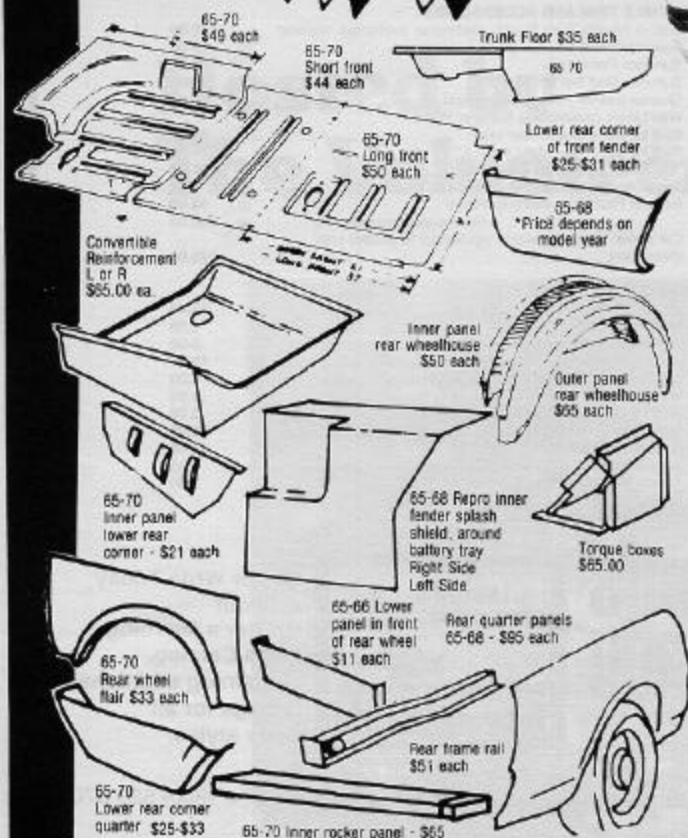

mr. mustang

"Complete" Mustang Parts Store and
Frame-Up Restoration Facility.

If you don't see
it listed here, call
anyway these are
just a few
examples of our
vast inventory.

SHEET METAL

We have all sheet metal available and
in stock! Here are some examples:

For Toll Free Orders Of

\$25.00 or More Call (800) 543-9195 - Ohio Residents Call
(513) 275-7439. Send \$2 For Our Current Catalog

- 65/66 Pony Corrals for front grilles available and in stock.
- 65/66 3 Pronged Wheel Spinners with blue centers . . . ea. \$25.00
- Set of 4-\$98.00 w/o centers-\$20.00 ea. Centers alone-\$10.00 ea.
- 65/66 Styled Steel Wheel Centers, 2 1/2" complete . . . ea. \$16.00
- 65-70 Simulated wire wheel covers NOS . . . ea. \$85.00
- 64 1/2/65 Wheel Cover Spinner & Center Cap . . . ea. \$25.00
- 67-70 Wheel Cover Centers, complete . . . ea. \$20.00
- 67 Styled Steel Wheel Center . . . ea. \$10.00
- 65/66 Air Conditioning Bezels (set of 4) . . . \$24.95
- 65/66 Convertible Hinge Bracket (rechromed) pr. exchg . \$90.00
- 65-70 Front or Rear Bumper Rechrome . . . \$90.00
- 65/66 Right Hand non-remote mirror . . . ea. \$75.00
- 65/66/67 GT Light Bars . . . \$100-\$125
- 65-68 Luggage Rack . . . \$135-\$160
- 65-67 Pony Door Panels - All Colors - State Year & Color
 . . . (plus old panels) pr. \$165.00
- 65-68 Upholstery - Complete set . . . \$179-\$199
- Pony - Complete set . . . \$239
- 65-70 Molded Carpet (specify year & color) . . . set \$100
- 65/66 Door edge guards . . . pr. \$24.95
- 65/68 Kick Panels . . . pr. \$35.00
- Convertible Top Chrome Trim - Right & Left . . . exchg \$75.00
- Repr w/o exchg . . . \$75.00

Specify year, body style and trim colors where applicable. All orders
shipped UPS. Use your Master Charge, Visa, Check, Money Order or COD.

Mr. Mustang, 5088 Wolf Creek Pike, Dayton, Ohio 45426 (513) 275-7439