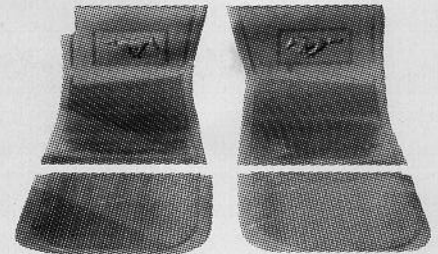

65-73 FLOOR MATS $39.95

Exact reproductions. Heavy duty molded rubber with raised "running ponys." Available in white, blue, black, bright red, dk. red, green or tan.

NATIONAL PARTS DEPOT

CALL TOLL FREE

FLORIDA STORE

IN STATE: 1-904-378-2473

OUT OF STATE: 1-800-874-7595

CALIFORNIA STORE

IN STATE: 1-800-342-3614

OUT OF STATE: 1-800-235-3445

5% ($2.00 Minimum) Shipping Charge. Orders over $200 prepaid. Truck items freight collect.

NOTE: UPS/COD CUSTOMERS — UPS will require cash or certified payment.

Prices subject to change without notice.

Monday-Friday 8:00 a.m. till 9:00 p.m.

Saturday 8:00 a.m. till 5:00 p.m. • Closed Sunday