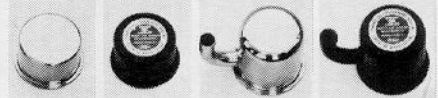

License Plate Frame—65/73 ea. 4.00

Air Conditioner Register—65/66, evaporator ... 24.95

Folding Top Weatherstrip Kit—65/68 94.95

Tail Pipe Extension—(Phone for price)

Oil Breather Caps—65/66
Chrome—open emission system 9.95
Black—open emission system 8.95
Chrome—closed emission system 11.95
Black—closed emission system 9.95

Mustang Patch Panels—most panels for most years
(Phone for price and availability)

Complete Upholstery including seat covers, headliners and door panels.