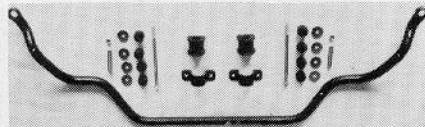

Larry's Mustang Parts

**MORE MUSTANG PARTS
THAN ANYONE IN THE
PARTS INDUSTRY!**

Engine Dress-up Kit—65/73, 260, 289, 302, 351W..... 124.95

Air Cleaners—Hi-Po 39.95
—Cobra, single or dual 4bbl. 79.95

Tri-Y Headers—with installation parts 139.95

Dual Exhaust Installation Kit—for most years.
(Phone for price and availability)

Oil Pan Kit—65/71, 260, 289, 302 99.95

Shelby Scoops—65/66 6T350, fiberglass pr. 34.95

Shelby Type Sway Bar Kit—heavy duty 99.95