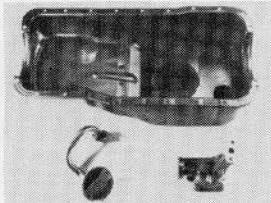

Larry's Mustang Parts

**MORE MUSTANG PARTS
THAN ANYONE IN THE
PARTS INDUSTRY!**

Engine Dress-up Kit—65/73, 260, 289, 302, 351W..... 124.95

Air Cleaners—Hi-Po 39.95
—Cobra, single or dual 4bbl. 79.95

Tri-Y Headers—with installation parts 139.95

Dual Exhaust Installation Kit—for most years.
(Phone for price and availability)

Oil Pan Kit—65/71, 260, 289, 302 99.95

Shelby Scoops—65/66 6T350, fiberglass pr. 34.95

Shelby Type Sway Bar Kit—heavy duty 99.95