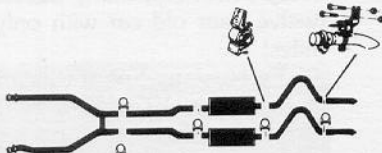

Larry's Mustang Parts

**MORE MUSTANG PARTS
THAN ANYONE IN THE
PARTS INDUSTRY!**

Engine Dress-up Kit—65/73, 260, 289, 302, 351W..... 124.95

Air Cleaners—Hi-Po 39.95
—Cobra, single or dual 4bbl. 79.95

Tri-Y Headers—with installation parts 139.95

Dual Exhaust Installation Kit—for most years.
(Phone for price and availability)

Oil Pan Kit—65/71, 260, 289, 302 99.95

Shelby Scoops—65/66 6T350, fiberglass pr. 34.95

Shelby Type Sway Bar Kit—heavy duty 99.95

Hood Latch Kit—65/66 14.95

To place parts orders, please call the Toll Free numbers. For your FREE price list, please write and be sure to specify which price list you need (55-57 T-Bird or 65-73 Mustang).