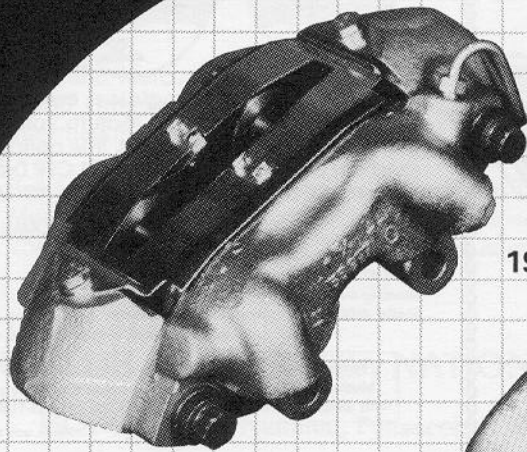

one good brake deserves another

1968 — '73 Mustang

1964½ — '67 Mustang*

Introducing our Stainless Steel Single Piston Floating Caliper. Hardened sliding surfaces and a stainless steel piston will assure equal brake pad wear forever.