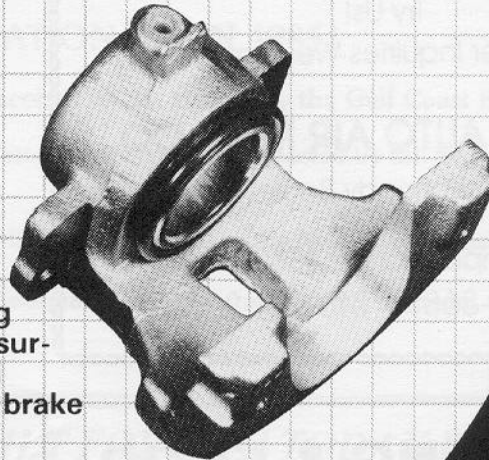

one good brake deserves another

1968 — '73 Mustang

1964½ — '67 Mustang*

Introducing our Stainless Steel Single Piston Floating Caliper. Hardened sliding surfaces and a stainless steel piston will assure equal brake pad wear forever.