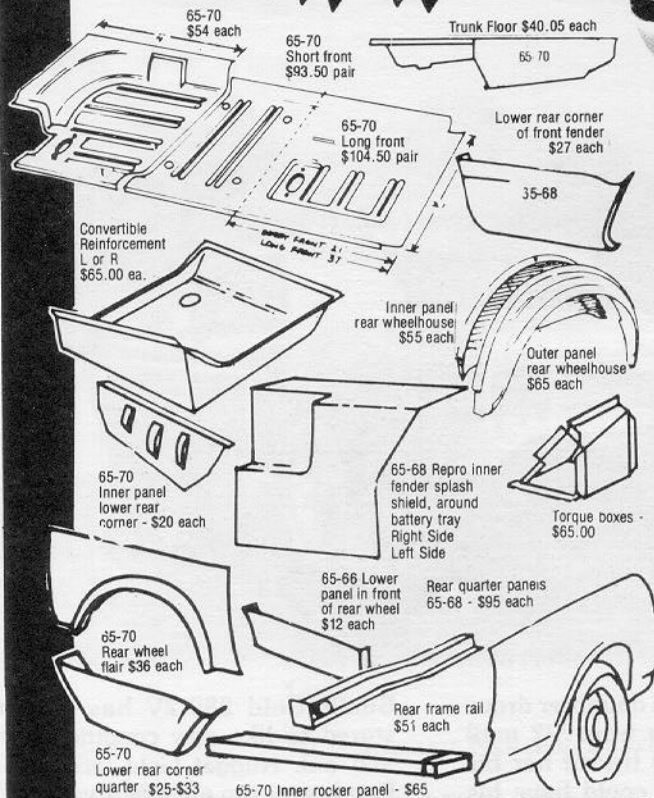

mr. mustang

"Complete" Mustang Parts Store and Frame-Up Restoration Facility.

If you don't see it listed here, call anyway these are just a few examples of our vast inventory.

SHEET METAL

We have all sheet metal available and in stock! Here are some examples:

For Toll Free Orders Of
\$25.00 or More Call (800) 543-9195 - Ohio Residents Call (513) 275-7439. Send \$2 For Our Current Catalog

- 65/66 Pony Corrals for front grilles available and in stock ea. \$ 64.00
- 65/66 3 Pronges Wheel Spinners with blue centers ea. \$ 25.00
- Set of 4 . . . \$98.00 w/o centers . . . ea. \$20.00 . . . Centers alone ea. \$ 10.00
- 65/66 Styled Steel Wheel Centers, 2 1/2" complete \$ 18.24
- 65-70 Simulated Wire Wheel Cover used & reconditioned with new knock off spinner ea. \$ 75.00
- 64 1/2/65 Simulated Wire Wheel Cover new & reconditioned with new knock off spinner ea. \$ 75.00
- 67-70 Simulated Wire Wheel Cover new & reconditioned with new knock off spinner ea. \$ 75.00
- 67-70 Wheel Cover Centers, complete ea. \$ 20.00
- 67 Styled Steel Wheel Center ea. \$ 18.40
- 65/66 Air Conditioning Bezels (set of 4) \$ 24.95
- 65/66 Convertible Hinge Bracket (rechromed) pr. \$ 69.00
- 65-70 Front bumpers repro \$100.00
- 65-70 Front & rear bumper rechromed \$ 95.00
- 65/66 Right-hand non-remote mirror ea. \$ 75.00
- 65/66/67 GT Light Bars pr. \$140.00
- 65-68 Luggage Rack \$149.95
- 69-73 Rear Deck Spoiler \$159.95
- 65-67 Pony Door Panels w/o stainless trim \$165.00
- 65-67 Stainless Door Trim Moulding (full set for 2 doors) \$100.00
- 65-68 Upholstery — Complete set \$179.00 - \$199.00
- Pony — Complete set \$239.00
- 65-70 Molded 80/20 Carpets all colors, full set \$100.00
- 65/66 Door Edge Guards pr. \$ 18.95
- 65/68 Kick Panels all colors pr. \$ 35.00
- Convertible Top Chrome Trim pr. \$ 75.00