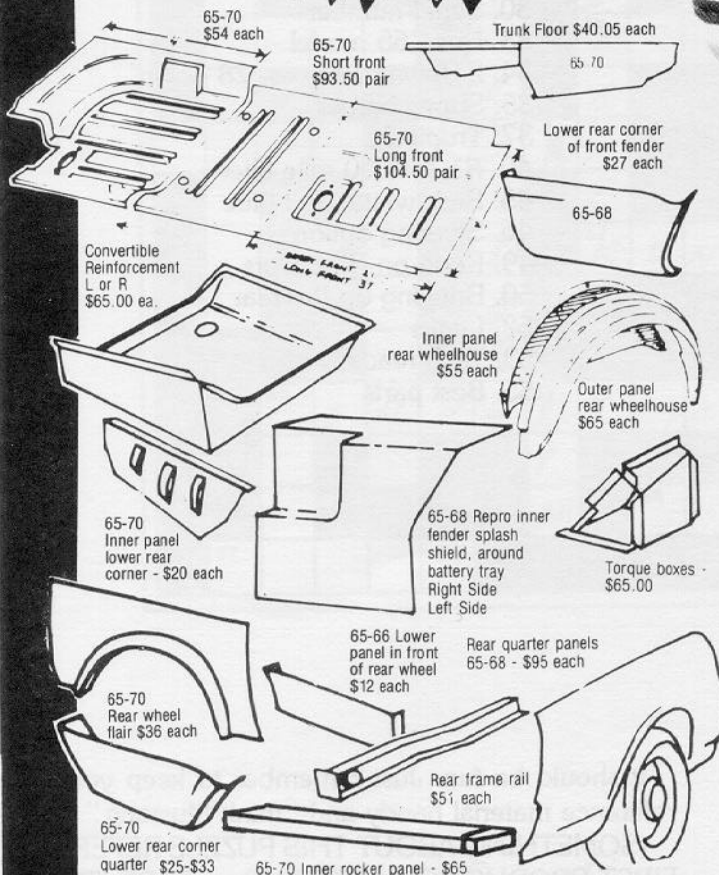

mr. mustang

"Complete" Mustang Parts Store and
Frame-Up Restoration Facility.

If you don't see
it listed here, call
anyway these are
just a few
examples of our
vast inventory.

SHEET METAL

We have all sheet metal available and
in stock! Here are some examples:

For Toll Free Orders Of
$25.00 or More Call (800) 543-9195 - Ohio Residents Call
(513) 275-7439. Send $2 For Our Current Catalog

- 65/66 Pony Corrals for front grilles available and in stock ..... ea. $ 64.00
- 65/66 3 Pronges Wheel Spinners with blue centers ..... ea. $ 25.00
- Set of 4 . . . $98.00 w/o centers . . . ea. $20.00 . . . Centers alone . . . ea. $ 10.00
- 65/66 Styled Steel Wheel Centers, 2 1/2" complete . . . $ 18.24
- 65-70 Simulated Wire Wheel Cover used & reconditioned with new knock off spinner . . . . . ea. $ 75.00
- 64 1/2/65 Simulated Wire Wheel Cover new & reconditioned with new knock off spinner . . . . . ea. $ 75.00
- 67-70 Simulated Wire Wheel Cover new & reconditioned with new knock off spinner . . . . . ea. $ 75.00
- 67-70 Wheel Cover Centers, complete . . . . . ea. $ 20.00
- 67 Styled Steel Wheel Center . . . . . ea. $ 18.40
- 65/66 Air Conditioning Bezels (set of 4) . . . . . $ 24.95
- 65/66 Convertible Hinge Bracket (rechromed) . . . . . pr. $ 69.00
- 65-70 Front bumpers repro $100.00
- 65-70 Front & rear bumper rechromed . . . . . $ 95.00
- 65/66 Right-hand non-remote mirror . . . . . ea. $ 75.00
- 65/66/67 GT Light Bars . . . . . pr. $140.00
- 65-68 Luggage Rack $149.95
- 69-73 Rear Deck Spoiler $159.95
- 65-67 Pony Door Panels w/o stainless trim $165.00
- 65-67 Stainless Door Trim Moulding (full set for 2 doors) $100.00
- 65-68 Upholstery — Complete set Pony — Complete set . . . . . $179.00 - $199.00
- 65-70 Molded 80/20 Carpets all colors, full set $239.00
- 65/66 Door Edge Guards $100.00
- 65/66 Door Edge Guards . . . . . pr. $ 18.95
- 65/68 Kick Panels all colors . . . . . pr. $ 35.00
- Convertible Top Chrome Trim . . . . . pr. $ 75.00

All prices are subject to change
Specify year, body style and trim colors where applicable. All orders
shipped UPS. Use your Master Charge, Visa, Check, Money Order or COD.

Mr. Mustang, 5088 Wolf Creek Pike, Dayton, Ohio 45426 (513) 275-7439