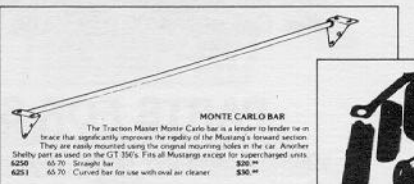

6250 65-70 Straight bar $20.00