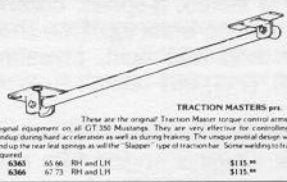

TRACTION MASTERS pr.

6363 65-66 RH and LH $115.00

6366 65-73 RH and LH $115.00

PERFORMANCE