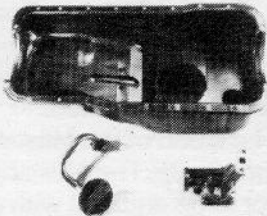

Dual Exhaust Installation Kit—for most years.
(Phone for price and availability)

Oil Pan Kit—65/71, 260, 289, 302 99.95

Shelby Scoops—65/66 6T350, fiberglass pr. 34.95

Shelby Type Sway Bar Kit—heavy duty 99.95