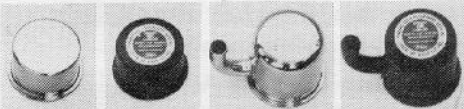

License Plate Frame—65/73 ea. 4.00

Air Conditioner Register—65/66, evaporator ... 24.95

Folding Top Weatherstrip Kit—65/68 94.95

Tail Pipe Extension—(Phone for price)

Oil Breather Caps—65/66
Chrome—open emission system 9.95
Black—open emission system 8.95
Chrome—closed emission system 11.95
Black—closed emission system 9.95

Mustang Patch Panels—most panels for most years
(Phone for price and availability)

Complete Upholstery including seat covers, headliners and door panels.