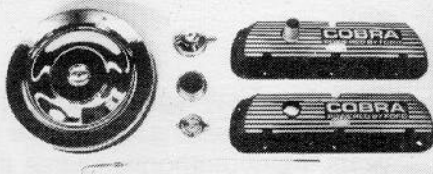

Larry's Mustang Parts

**MORE MUSTANG PARTS
THAN ANYONE IN THE
PARTS INDUSTRY!**

Engine Dress-up Kit—65/73, 260, 289, 302, 351W 124.95

Air Cleaners—Hi-Po 39.95
—Cobra, single or dual 4bbl. 79.95