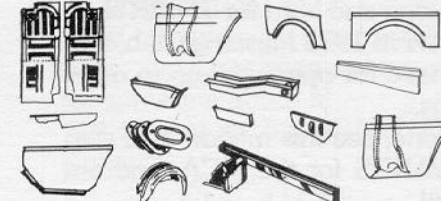

License Plate Frame—65/73 ea. 4.00

Air Conditioner Register—65/66, evaporator ... 24.95

Folding Top Weatherstrip Kit—65/68 94.95

Tail Pipe Extension—(Phone for price)

Oil Breather Caps—65/66
Chrome—open emission system 9.95
Black—open emission system 8.95
Chrome—closed emission system 11.95
Black—closed emission system 9.95

Mustang Patch Panels—most panels for most years
(Phone for price and availability)

Complete Upholstery including seat covers, headliners and door panels.