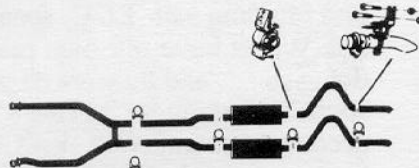

Larry's Mustang Parts

**MORE MUSTANG PARTS
THAN ANYONE IN THE
PARTS INDUSTRY!**

Engine Dress-up Kit—65/73, 260, 289, 302, 351W 124.95

Air Cleaners—Hi-Po 39.95
—Cobra, single or dual 4bbl. 79.95

Tri-Y Headers—with installation parts 139.95

Dual Exhaust Installation Kit—for most years.
(Phone for price and availability)

Oil Pan Kit—65/71, 260, 289, 302 99.95

Shelby Scoops—65/66 6T350, fiberglass pr. 34.95

Shelby Type Sway Bar Kit—heavy duty 99.95

Hood Latch Kit—65/66 14.95

To place parts orders, please call the Toll Free numbers. For your FREE price list, please write and be sure to specify which price list you need (55-57 T-Bird or 65-73 Mustang).