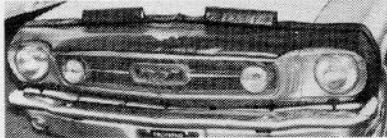

GT Grille Bars and Lamps Kit—65/66 189.95
—67 199.95

Gas Cap—65 Standard 34.95
—66 GT 36.95
—66 Standard 34.95

Wood Grain Dash Kit—65/66 32.95

Dual Exhaust Hardware Kit—65/66 69.95

Larry's Mustang Bra—65/73 67.50