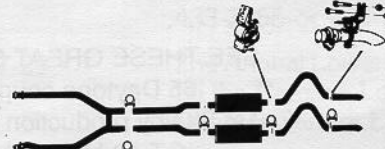

# Larry's Mustang Parts

**MORE MUSTANG PARTS  
THAN ANYONE IN THE  
PARTS INDUSTRY!**

**Engine Dress-up Kit—65/73, 260, 289, 302, 351W..... 124.95**

**Air Cleaners—Hi-Po ..... 39.95  
—Cobra, single or dual 4bbl. .... 79.95**

**Tri-Y Headers—with installation parts ..... 139.95**

**Dual Exhaust Installation Kit—for most years.  
(Phone for price and availability)**

**Oil Pan Kit—65/71, 260, 289, 302 ..... 99.95**

**Shelby Scoops—65/66 6T350, fiberglass .....pr. 34.95**

**Shelby Type Sway Bar Kit—heavy duty ..... 99.95**

**Hood Latch Kit—65/66 ..... 14.95**

To place parts orders, please call the Toll Free numbers. For your FREE price list, please write and be sure to specify which price list you need (55-57 T-Bird or 65-73 Mustang).