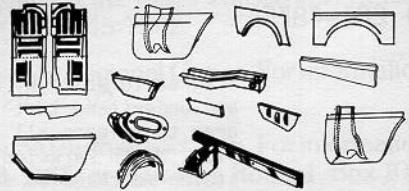

**Radio Antenna—65/67 ..... 29.50**

**Battery and Starter Cable Kit—65/66, 8 cyl. .... 49.95**

**Mirror Assembly—65/66, outside ..... 34.95  
—65/66, inside ..... 21.95**

**License Plate Frame—65/73 ..... ea. 4.00**

**Air Conditioner Register—65/66, evaporator ... 24.95**

**Folding Top Weatherstrip Kit—65/68 ..... 94.95**

**Tail Pipe Extension—(Phone for price)**

**Oil Breather Caps—65/66**  
 Chrome—open emission system ..... 9.95  
 Black—open emission system ..... 8.95  
 Chrome—closed emission system ..... 11.95  
 Black—closed emission system ..... 9.95

**Mustang Patch Panels—most panels for most years  
(Phone for price and availability)**

**Complete Upholstery including seat covers, headliners and door panels.**