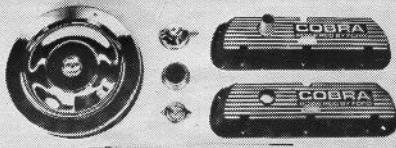

# Larry's Mustang Parts

**MORE MUSTANG PARTS  
THAN ANYONE IN THE  
PARTS INDUSTRY!**

**Engine Dress-up Kit—65/73, 260, 289, 302, 351W..... 124.95**

**Air Cleaners—Hi-Po ..... 39.95  
—Cobra, single or dual 4bbl. .... 79.95**

**Tri-Y Headers—with installation parts ..... 139.95**

**Dual Exhaust Installation Kit—for most years.  
(Phone for price and availability)**

**Oil Pan Kit—65/71, 260, 289, 302 ..... 99.95**

**Shelby Scoops—65/66 6T350, fiberglass .....pr. 34.95**