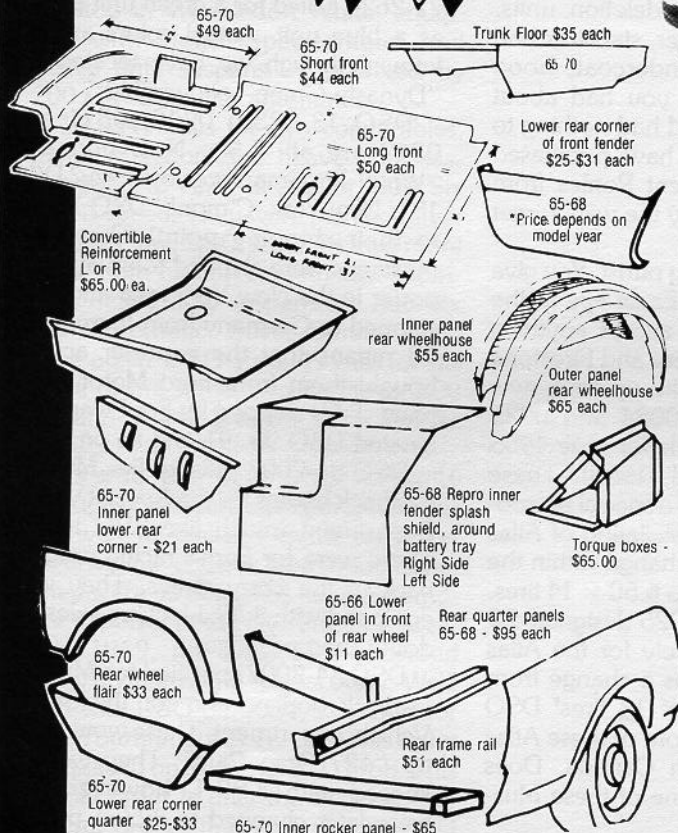

mr. mustang

"Complete" Mustang Parts Store and
Frame-Up Restoration Facility.

If you don't see
it listed here, call
anyway these are
just a few
examples of our
vast inventory.

SHEET METAL

We have all sheet metal available and
in stock! Here are some examples:

For Toll Free Orders Of
**$25.00 or More Call (800) 543-9195 - Ohio Residents Call
(513) 275-7439. Send $2 For Our Current Catalog**

- 65/66 Pony Corrals for front grilles available and in stock.
- 65/66 3 Pronged Wheel Spinners with blue centers . . . ea. $25.00
- Set of 4-$98.00 w/o centers-$20.00 ea. Centers alone-$10.00 ea.
- 65/66 Styled Steel Wheel Centers, 2 1/2" complete . . . ea. $16.00
- 65-70 Simulated wire wheel covers NOS . . . . . ea. $95.00
- 64 1/2/65 Wheel Cover Spinner & Center Cap . . . . . ea. $25.00
- 67-70 Wheel Cover Centers, complete . . . . . ea. $20.00
- 67 Styled Steel Wheel Center . . . . . ea. $16.00
- 65/66 Air Conditioning Bezels (set of 4) $24.95
- 65/66 Convertible Hinge Bracket (rechromed) pr. exchg . $90.00
- 65-70 Front or Rear Bumper Rechrom $95.00
- 65/66 Right Hand non-remote mirror . . . . . ea. $75.00
- 65/66/67 GT Light Bars . . . . . $100-$125
- 65-68 Luggage Rack . . . . . $135-$160
- 65-67 Pony Door Panels - All Colors - State Year & Color . . . . . (plus old panels) pr. $165.00
- 65-68 Upholstery - Complete set . . . . . $179-$199
- Pony - Complete set $239
- 65-70 Molded Carpet (specify year & color) . . . . . set $100
- 65/66 Door edge guards . . . . . pr. $24.95
- 65/68 Kick Panels . . . . . pr. $35.00
- Convertible Top Chrome Trim - Right & Left . . . . . exchg $75.00
- Repro w/o exchg $75.00

All prices are subject to change
Specify year, body style and trim colors where applicable. All orders
shipped UPS. Use your Master Charge, Visa, Check, Money Order or COD.

Mr. Mustang, 5088 Wolf Creek Pike, Dayton, Ohio 45426 (513) 275-7439