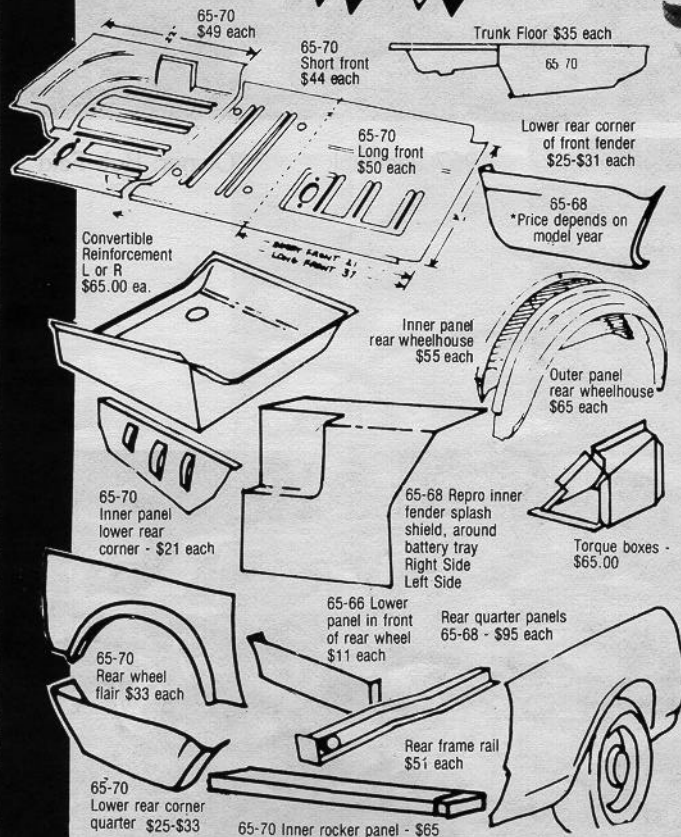

mr. mustang

"Complete" Mustang Parts Store and Frame-Up Restoration Facility.

If you don't see it listed here, call anyway these are just a few examples of our vast inventory.

SHEET METAL

We have all sheet metal available and in stock! Here are some examples:

For Toll Free Orders Of
\$25.00 or More Call (800) 543-9195 - Ohio Residents Call (513) 275-7439. Send \$2 For Our Current Catalog

- 65/66 Pony Corrals for front grilles available and in stock.
- 65/66 3 Pronged Wheel Spinners with blue centers . . ea. **\$25.00**
- Set of 4-\$98.00 w/o centers-\$20.00 ea. Centers alone-\$10.00 ea.
- 65/66 Styled Steel Wheel Centers, 2 1/2" complete . . . ea. **\$16.00**
- 65-70 Simulated wire wheel covers NOS ea. **\$95.00**
- 64 1/2/65 Wheel Cover Spinner & Center Cap ea. **\$25.00**
- 67-70 Wheel Cover Centers, complete ea. **\$20.00**
- 67 Styled Steel Wheel Center ea. **\$16.00**
- 65/66 Air Conditioning Bezels (set of 4) **\$24.95**
- 65/66 Convertible Hinge Bracket (rechromed) pr. exchg . **\$90.00**
- 65-70 Front or Rear Bumper Rechrome **\$95.00**
- 65/66 Right Hand non-remote mirror ea. **\$75.00**
- 65/66/67 GT Light Bars **\$100-\$125**
- 65-68 Luggage Rack **\$135-\$160**
- 65-67 Pony Door Panels - All Colors - State Year & Color (plus old panels) pr. **\$165.00**
- 65-68 Upholstery - Complete set **\$179-\$199**
- Pony - Complete set **\$239**
- 65-70 Molded Carpet (specify year & color) set **\$100**
- 65/66 Door edge guards pr. **\$24.95**
- 65/68 Kick Panels pr. **\$35.00**
- Convertible Top Chrome Trim - Right & Left exchg **\$75.00**
- Repr w/o exchg **\$75.00**

All prices are subject to change
 Specify year, body style and trim colors where applicable. All orders shipped UPS. Use your Master Charge, Visa, Check, Money Order or COD.

Mr. Mustang, 5088 Wolf Creek Pike, Dayton, Ohio 45426 (513) 275-7439