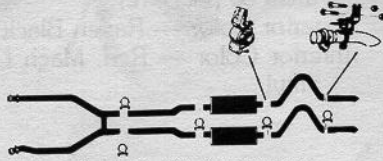

Larry's Mustang Parts

**MORE MUSTANG PARTS
THAN ANYONE IN THE
PARTS INDUSTRY!**

Engine Dress-up Kit—65/73, 260, 289, 302,
351W 124.95

Air Cleaners—Hi-Po 39.95
—Cobra, single or dual 4bbl. 79.95

Tri-Y Headers—with installation parts 139.95

Dual Exhaust Installation Kit—for most years.
(Phone for price and availability)

Oil Pan Kit—65/71, 260, 289, 302 105.95

Shelby Scoops—65/66 6T350, fiberglasspr. 34.95

Shelby Type Sway Bar Kit—heavy duty 99.95