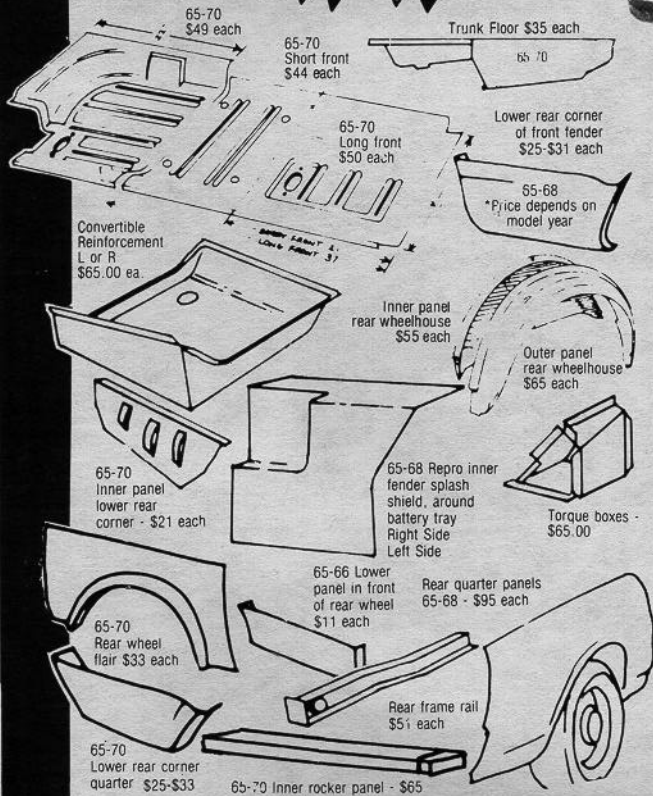

mr. mustang

**"Complete" Mustang Parts Store and
Frame-Up Restoration Facility.**

If you don't see
it listed here, call
anyway these are
just a few
examples of our
vast inventory.

SHEET METAL

We have all sheet metal available and
in stock! Here are some examples:

For Toll Free Orders Of

**\$25.00 or More Call (800) 543-9195 - Ohio Residents Call
(513) 275-7439. Send \$2 For Our Current Catalog**

- 65/66 Pony Corrals for front grilles available and in stock.
- 65/66 3 Pronged Wheel Spinners with blue centers . . . ea. \$25.00
- Set of 4-\$98.00 w/o centers-\$20.00 ea. Centers alone-\$10.00 ea.
- 65/66 Styled Steel Wheel Centers, 2 1/2" complete . . . ea. \$16.00
- 65-70 Simulated wire wheel covers NOS . . . ea. \$95.00
- 64 1/2/65 Wheel Cover Spinner & Center Cap . . . ea. \$25.00
- 67-70 Wheel Cover Centers, complete . . . ea. \$20.00
- 67 Styled Steel Wheel Center . . . ea. \$16.00
- 65/66 Air Conditioning Bezels (set of 4) . . . \$24.95
- 65/66 Convertible Hinge Bracket (rechromed) pr. exchg. \$90.00
- 65-70 Front or Rear Bumper Rechrome . . . \$95.00
- 65/66 Right Hand non-remote mirror . . . ea. \$75.00
- 65/66/67 GT Light Bars . . . \$100-\$125
- 65-68 Luggage Rack . . . \$135-\$160
- 65-67 Pony Door Panels - All Colors - State Year & Color
(plus old panels) pr. \$165.00
- 65-68 Upholstery - Complete set . . . \$179-\$199
- Pony - Complete set . . . \$239
- 65-70 Molded Carpet (specify year & color) . . . set \$100
- 65/66 Door edge guards . . . pr. \$24.95
- 65/68 Kick Panels . . . pr. \$35.00
- Convertible Top Chrome Trim - Right & Left . . . exchg \$75.00
- *Repro w/o exchg . . . \$75.00

All prices are subject to change
Specify year, body style and trim colors where applicable. All orders
shipped UPS. Use your Master Charge, Visa, Check, Money Order or COD.

Mr. Mustang, 5088 Wolf Creek Pike, Dayton, Ohio 45426 (513) 275-7439