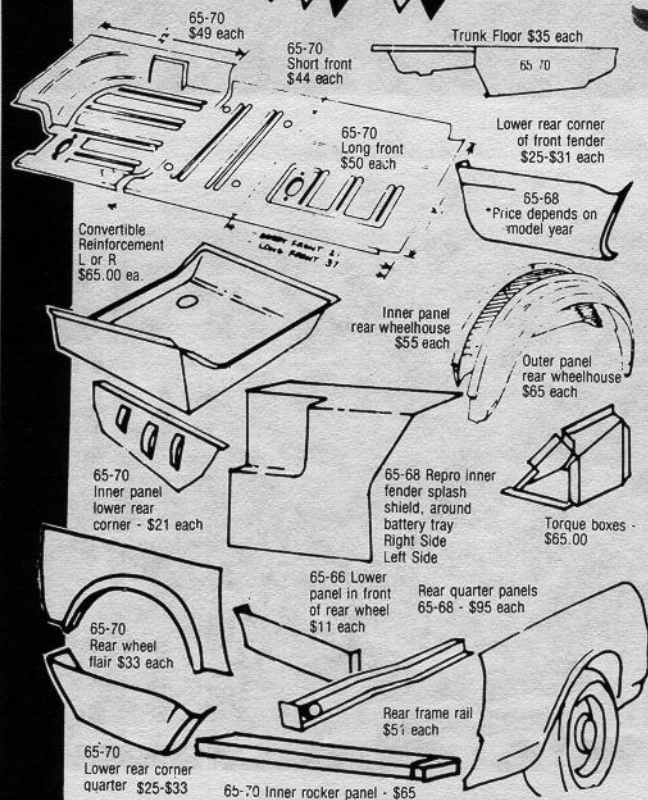

mr. mustang

**"Complete" Mustang Parts Store and
Frame-Up Restoration Facility.**

If you don't see
it listed here, call
anyway these are
just a few
examples of our
vast inventory.

SHEET METAL

We have all sheet metal available and
in stock! Here are some examples:

**For Toll Free Orders Of
\$25.00 or More Call (800) 543-9195 - Ohio Residents Call
(513) 275-7439. Send \$2 For Our Current Catalog**

- 65/66 Pony Corrals for front grilles available and in stock.
- 65/66 3 Pronged Wheel Spinners with blue centers . . . ea. \$25.00
- Set of 4-\$98.00 w/o centers-\$20.00 ea. Centers alone-\$10.00 ea.
- 65/66 Styled Steel Wheel Centers, 2 1/2" complete . . . ea. \$16.00
- 65-70 Simulated wire wheel covers NOS ea. \$95.00
- 64 1/2/65 Wheel Cover Spinner & Center Cap ea. \$25.00
- 67-70 Wheel Cover Centers, complete ea. \$20.00
- 67 Styled Steel Wheel Center ea. \$16.00
- 65/66 Air Conditioning Bezels (set of 4) \$24.95
- 65/66 Convertible Hinge Bracket (rechromed) pr. exchg. \$90.00
- 65-70 Front or Rear Bumper Rechrome \$95.00
- 65/66 Right Hand non-remote mirror ea. \$75.00
- 65/66/67 GT Light Bars \$100-\$125
- 65-68 Luggage Rack \$135-\$160
- 65-67 Pony Door Panels - All Colors - State Year & Color (plus old panels) pr. \$165.00
- 65-68 Upholstery - Complete set \$179-\$199
- Pony - Complete set \$239
- 65-70 Molded Carpet (specify year & color) set \$100
- 65/66 Door edge guards pr. \$24.95
- 65/68 Kick Panels pr. \$35.00
- Convertible Top Chrome Trim - Right & Left exchg \$75.00
- Repro w/o exchg \$75.00

**All prices are subject to change
Specify year, body style and trim colors where applicable. All orders
shipped UPS. Use your Master Charge, Visa, Check, Money Order or COD.**

Mr. Mustang, 5088 Wolf Creek Pike, Dayton, Ohio 45426 (513) 275-7439