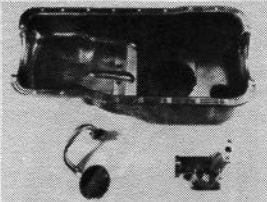

# Larry's Mustang Parts

**MORE MUSTANG PARTS  
THAN ANYONE IN THE  
PARTS INDUSTRY!**

**Engine Dress-up Kit**—65/73, 260, 289, 302, 351W ..... 124.95

**Air Cleaners**—Hi-Po ..... 39.95  
—Cobra, single or dual 4bbl. .... 79.95

**Tri-Y Headers**—with installation parts ..... 139.95

**Dual Exhaust Installation Kit**—for most years.  
(Phone for price and availability)

**Oil Pan Kit**—65/71, 260, 289, 302 ..... 105.95

**Shelby Scoops**—65/66 6T350, fiberglass ..... pr. 34.95

**Shelby Type Sway Bar Kit**—heavy duty ..... 99.95

**Hood Latch Kit**—65/66 ..... 14.95

To place parts orders, please call the Toll Free numbers. For your FREE price list, please write and be sure to specify which price list you need (55-57 T-Bird or 65-73 Mustang).