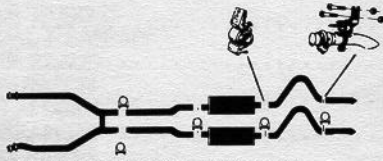

# Larry's Mustang Parts

**MORE MUSTANG PARTS  
THAN ANYONE IN THE  
PARTS INDUSTRY!**

**Engine Dress-up Kit**—65/73, 260, 289, 302, 351W ..... 124.95

**Air Cleaners**—Hi-Po ..... 39.95  
—Cobra, single or dual 4bbl. .... 79.95

**Tri-Y Headers**—with installation parts ..... 139.95

**Dual Exhaust Installation Kit**—for most years.  
(Phone for price and availability)

**Oil Pan Kit**—65/71, 260, 289, 302 ..... 105.95

**Shelby Scoops**—65/66 6T350, fiberglass ..... pr. 34.95

**Shelby Type Sway Bar Kit**—heavy duty ..... 99.95

**Hood Latch Kit**—65/66 ..... 14.95

To place parts orders, please call the Toll Free numbers. For your FREE price list, please write and be sure to specify which price list you need (55-57 T-Bird or 65-73 Mustang).