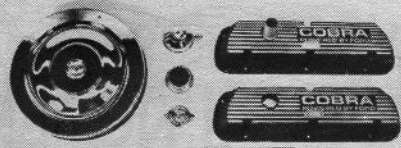

# Larry's Mustang Parts

**MORE MUSTANG PARTS  
THAN ANYONE IN THE  
PARTS INDUSTRY!**

**Engine Dress-up Kit**—65/73, 260, 289, 302, 351W ..... 124.95

**Air Cleaners**—Hi-Po ..... 39.95  
—Cobra, single or dual 4bbl. .... 79.95

**Tri-Y Headers**—with installation parts ..... 139.95

**Dual Exhaust Installation Kit**—for most years.  
(Phone for price and availability)

**Oil Pan Kit**—65/71, 260, 289, 302 ..... 105.95

**Shelby Scoops**—65/66 6T350, fiberglass ..... pr. 34.95