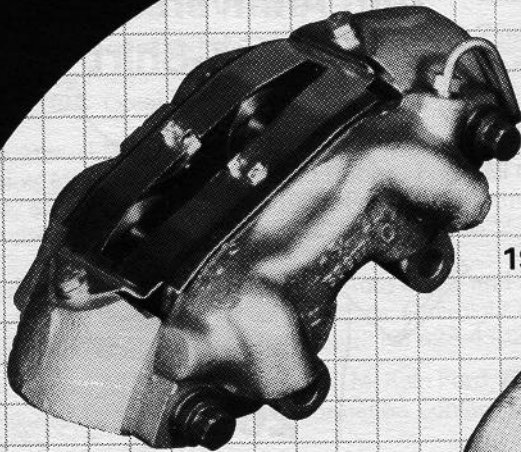

one good brake deserves another

1968 — '73 Mustang

1964½ — '67 Mustang*

Introducing our Stainless Steel Single Piston Floating Caliper. Hardened sliding surfaces and a stainless steel piston will assure equal brake pad wear forever.