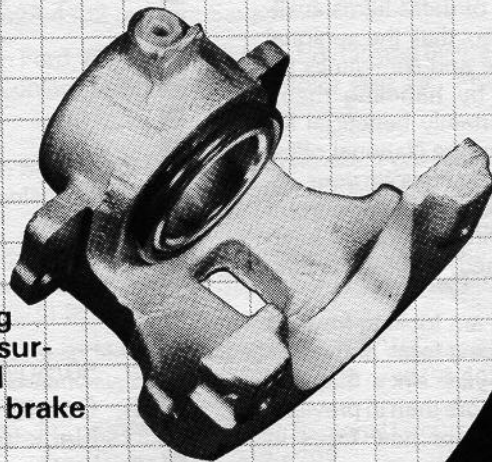

one good brake deserves another

1968 — '73 Mustang

1964½ — '67 Mustang*

Introducing our Stainless Steel Single Piston Floating Caliper. Hardened sliding surfaces and a stainless steel piston will assure equal brake pad wear forever.