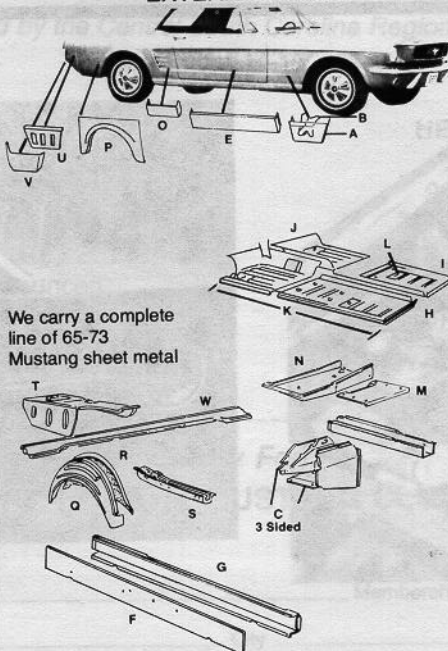

ACCESSORIES

FREE 1984 CATALOG

EXTERIOR PARTS

We carry a complete line of 65-73 Mustang sheet metal

¹ Due to the difficulty involved with their installation, long front or full side floors are not recommended for use in convertibles.
See Remainder of Exterior section for additional body panel listings.