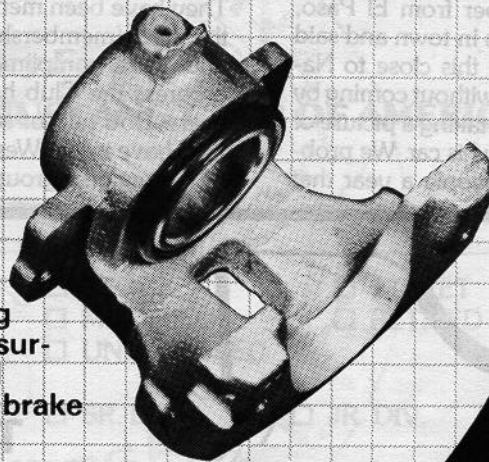

one good brake deserves another

1968 — '73 Mustang

1964½ — '67 Mustang*

Introducing our Stainless Steel Single Piston Floating Caliper. Hardened sliding surfaces and a stainless steel piston will assure equal brake pad wear forever.