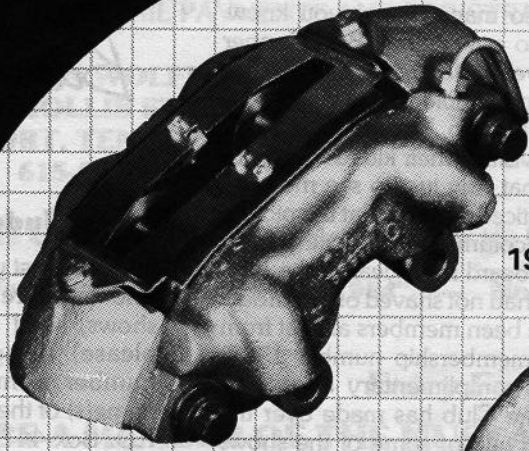

one good brake deserves another

1968 — '73 Mustang

1964½ — '67 Mustang*

Introducing our Stainless Steel Single Piston Floating Caliper. Hardened sliding surfaces and a stainless steel piston will assure equal brake pad wear forever.