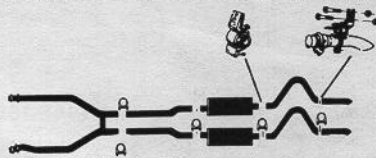

Larry's Mustang Parts

**MORE MUSTANG PARTS
THAN ANYONE IN THE
PARTS INDUSTRY!**

Engine Dress-up Kit—65/73, 260, 289, 302, 351W 124.95

Air Cleaners—Hi-Po 39.95
—Cobra, single or dual 4bbl. 79.95

Tri-Y Headers—with installation parts 139.95

Dual Exhaust Installation Kit—for most years.
(Phone for price and availability)

Oil Pan Kit—65/71, 260, 289, 302 99.95

Shelby Scoops—65/66 6T350, fiberglass pr. 34.95

Shelby Type Sway Bar Kit—heavy duty 99.95