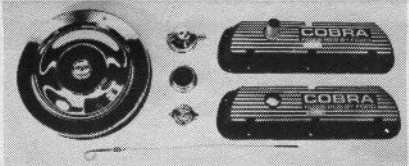

Larry's Mustang Parts

**MORE MUSTANG PARTS
THAN ANYONE IN THE
PARTS INDUSTRY!**

Engine Dress-up Kit—65/73, 260, 289, 302, 351W 124.95

Air Cleaners—Hi-Po 39.95
—Cobra, single or dual 4bbl. 79.95

Tri-Y Headers—with installation parts 139.95

Dual Exhaust Installation Kit—for most years.
(Phone for price and availability)

Oil Pan Kit—65/71, 260, 289, 302 99.95

Shelby Scoops—65/66 6T350, fiberglass pr. 34.95

Shelby Type Sway Bar Kit—heavy duty 99.95