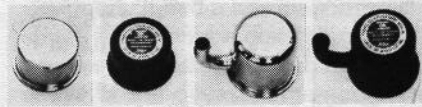

License Plate Frame—65/73 ea. 4.00

Air Conditioner Register—65/66, evaporator ... 24.95

Folding Top Weatherstrip Kit—65/68 94.95

Tail Pipe Extension—(Phone for price)

Oil Breather Caps—65/66
Chrome—open emission system 9.95
Black—open emission system 8.95
Chrome—closed emission system 11.95
Black—closed emission system 9.95

Mustang Patch Panels—most panels for most years
(Phone for price and availability)

Complete Upholstery including seat covers, headliners and door panels.