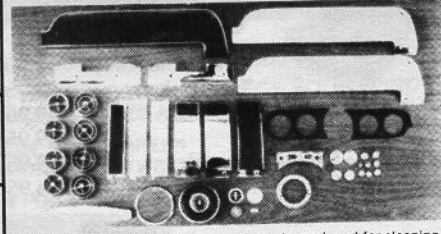

WOODGRAIN KIT

1968 5-PIECE KIT WITH AIR
\$29.95

1968 5-PIECE NON-AIR KIT
\$39.95

- 65 & 66 Woodgrain kit 29.95
- 68 Overhead console insert, coupe 29.95
- 68 Overhead console insert, fastback 24.95
- 69 Console insert w/seat belts 14.95
- 69 Console insert w/o seat belts 14.95

BRUSHED ALUMINUM

- Door Panel Inserts pr. 69.95
 - Dash Panel insert kit - six pieces Complete with air 69.95
 - Complete without air 69.95
- Individual Pieces Also Available

RECHROMED PLASTIC!

Rechromed Plastic Parts For All Types Of Cars, Toys, Etc.