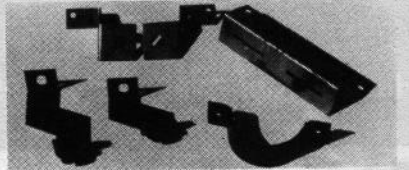

DOOR PANEL BACKS

- 65-66 Pony & 67 Deluxe ea. 9.95

67-68 DOOR PLUGS
67 ea. 3.00,
68 ea. 3.75

PONY DOOR HANDLE

CONVERSION KIT

\$16.95 Pair

Medal extension,
correct Allen
head screws

DOOR CUPS AND INSERTS

- 65-67 Pony & Deluxe door cups ea. 5.95
- 65-67 Pony & Deluxe door inserts ea. 3.95
- 65-67 Pony & Deluxe door clips ea. .75
- 69 Deluxe Door cup insert 4.95
- 70 Deluxe Door cup insert 3.95

BRACKETS

- 65-66 Pony & Deluxe door brackets pr. 7.50
- 65 Grille Bar mounting bracket ea. 3.00
- 65 Top grille ornament mounting brackets 14.95
- Two core radiator shroud brackets with mounting nuts & bolts 15.50
- Three core radiator shroud brackets with mounting nuts & bolts 19.00
- Four core desert cooler shroud brackets with mounting nuts & bolts 19.00