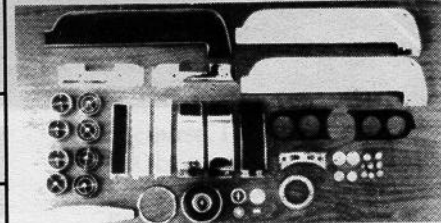

WOODGRAIN KIT

1968 5-PIECE KIT WITH AIR
\$29.95

1968 5-PIECE NON-AIR KIT
\$39.95

- 65 & 66 Woodgrain kit 29.95
- 68 Overhead console insert, coupe 29.95
- 68 Overhead console insert, fastback 24.95
- 69 Console insert w/seat belts 14.95
- 69 Console insert w/o seat belts 14.95

BRUSHED ALUMINUM

- Door Panel Inserts pr. 69.95
- Dash Panel insert kit - six pieces Complete with air 69.95
- Complete without air 89.95
- Individual Pieces Also Available

RECHROMED PLASTIC!

Rechromed Plastic Parts For All Types Of Cars, Toys, Etc.