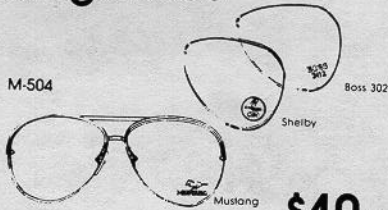

## Classic V-neck Sweater

Mustang: red, off white, lt. blue

Shelby: red, off white, black

Ladies sizes: 34,36,38, in navy, off white.

M-459

**\$25**

A year-round fashion item! The soft feel and saddle shoulder combine for maximum comfort. 100% Soft Orlon®. S, M, L, XL.

## Gold-plated Buckle

M-503

**\$20**

Quantities limited

Choose Mustang or Shelby in gleaming 24K gold-plated finish. Production figures on the back.

1/2-in. gold color buck-stitched belt to complement your Mustang buckle. Sizes 28-44 . . . \$20  
Buy belt and buckle and **SAVE \$5 . . . \$35**

## Engraved Sunglasses

M-504

**\$10 pr.**

These sporty uni-sex sunglasses can be worn indoors or out. Specify Mustang, Shelby, Boss 302, T-Bird, Mach 1 or Cougar. All glasses smoke color.

## Mustang Cap

M-505

**\$7**

Choose red or black with white racing stripes on each side. One size fits all.