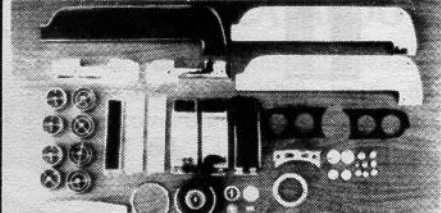

RECHROMED PLASTIC!

Rechromed Plastic Parts For All Types Of Cars, Toys, Etc.

NOTE: We do not recommend using tape to mark part for cleaning or painting. Tape may pull off chrome. There are less adhesive tapes.

ALL RECHROMED PARTS ARE EXCHANGE DEALER PROGRAMS AVAILABLE