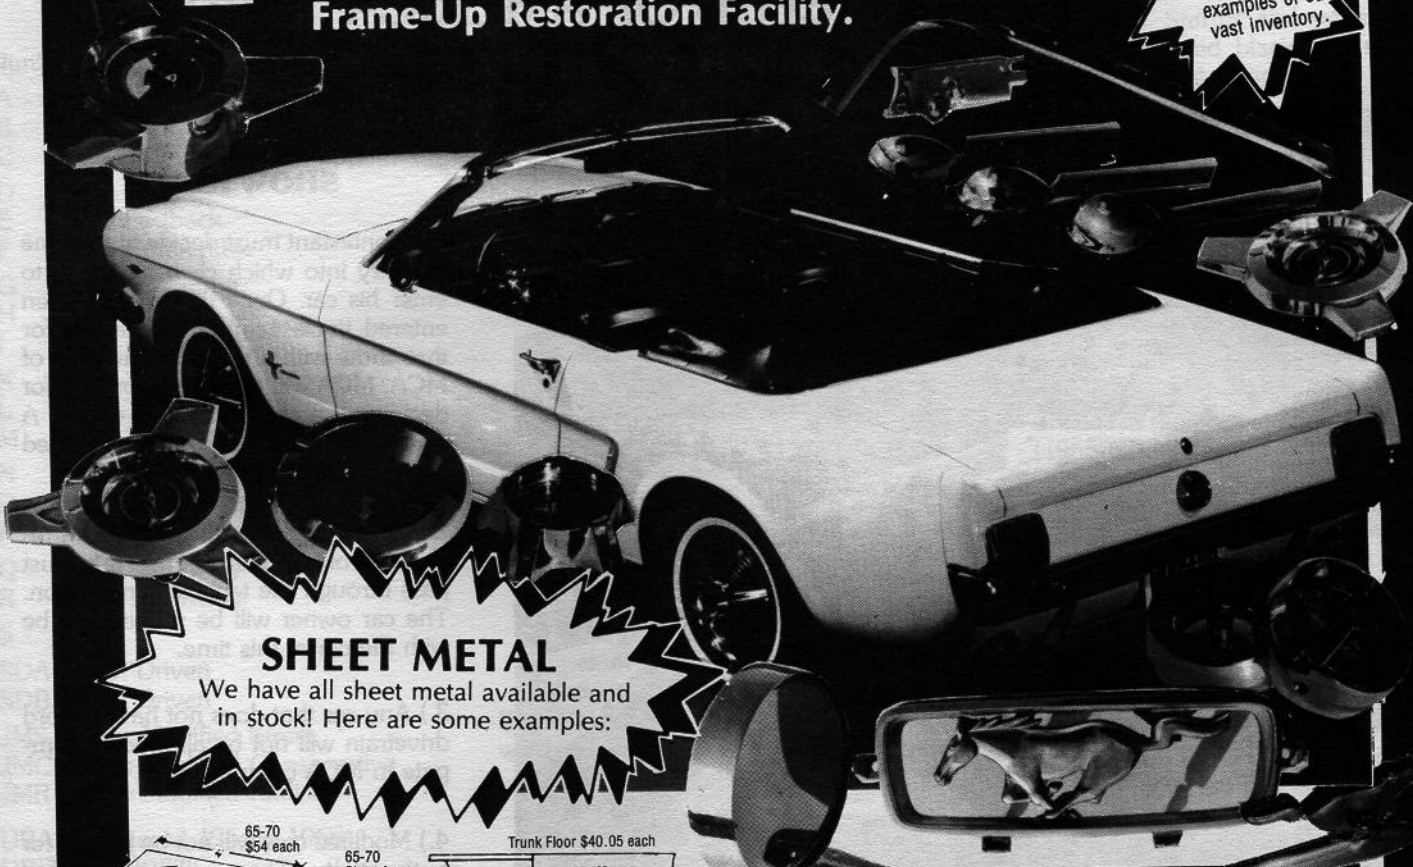

mr. mustang

**"Complete" Mustang Parts Store and
Frame-Up Restoration Facility.**

If you don't see
it listed here, call
anyway these are
just a few
examples of our
vast inventory.

SHEET METAL

We have all sheet metal available and
in stock! Here are some examples:

**For Toll Free Orders Of
\$25.00 or More Call (800) 543-9195 - Ohio Residents Call
(513) 275-7439. Send \$2 For Our Current Catalog**

- 65/66 Pony Corrals for front grilles available and in stock ea. \$ 64.00
- 65/66 3 Pronged Wheel Spinners with blue centers ea. \$ 25.00
- Set of 4 ... \$98.00 w/o centers ... ea. \$20.00 ... Centers alone ... ea. \$ 10.00
- 65/66 Styled Steel Wheel Centers, 2 1/2" complete \$ 18.24
- 65-70 Simulated Wire Wheel Cover used & reconditioned with new knock off spinner ea. \$ 75.00
- 64 1/2/65 Simulated Wire Wheel Cover new & reconditioned with new knock off spinner ea. \$ 75.00
- 67-70 Simulated Wire Wheel Cover new & reconditioned with new knock off spinner ea. \$ 75.00
- 67-70 Wheel Cover Centers, complete ea. \$ 20.00
- 67 Styled Steel Wheel Center ea. \$ 18.40
- 65/66 Air Conditioning Bezels (set of 4) \$ 24.95
- 65/66 Convertible Hinge Bracket (rechromed) pr. \$ 69.00
- 65-70 Front bumpers repro \$100.00
- 65-70 Front & rear bumper rechromed \$ 95.00
- 65/66 Right-hand non-remote mirror ea. \$ 75.00
- 65/66/67 GT Light Bars pr. \$140.00
- 65-68 Luggage Rack \$149.95
- 69-73 Rear Deck Spoiler \$159.95
- 65-67 Pony Door Panels w/o stainless trim \$165.00
- 65-67 Stainless Door Trim Moulding (full set for 2 doors) \$100.00
- 65-68 Upholstery - Complete set \$179.00 - \$199.00
- Pony - Complete set \$239.00
- 65-70 Molded 80/20 Carpets all colors, full set \$100.00
- 65/66 Door Edge Guards pr. \$ 18.95
- 65/68 Kick Panels all colors pr. \$ 35.00
- Convertible Top Chrome Trim pr. \$ 75.00