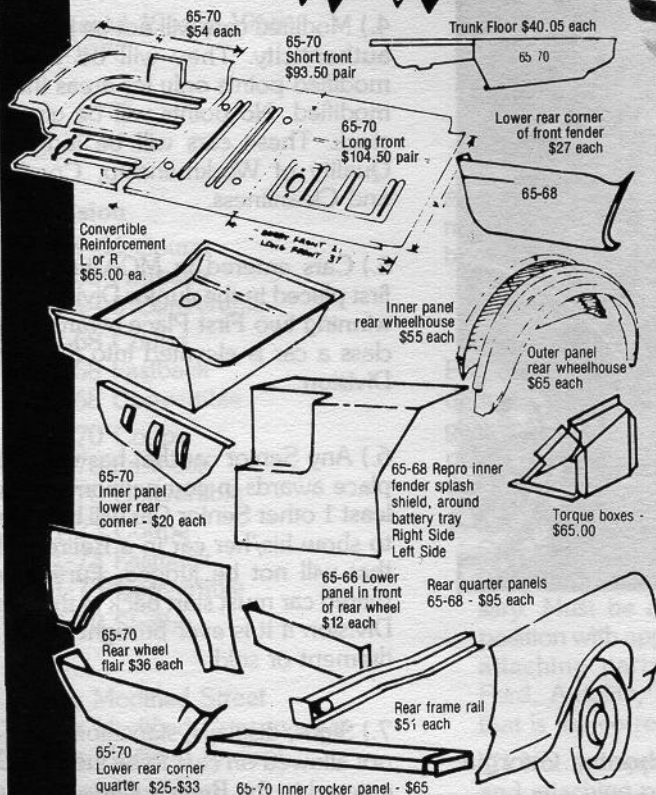

mr. mustang

**"Complete" Mustang Parts Store and
Frame-Up Restoration Facility.**

If you don't see
it listed here, call
anyway these are
just a few
examples of our
vast inventory.

SHEET METAL

We have all sheet metal available and
in stock! Here are some examples:

**For Toll Free Orders Of
\$25.00 or More Call (800) 543-9195 - Ohio Residents Call
(513) 275-7439. Send \$2 For Our Current Catalog**

- 65/66 Pony Corrals for front grilles available and in stock ea. \$ 64.00
- 65/66 3 Pronged Wheel Spinners with blue centers ea. \$ 25.00
- Set of 4 ... \$98.00 w/o centers ... ea. \$20.00 ... Centers alone ... ea. \$ 10.00
- 65/66 Styled Steel Wheel Centers, 2 1/2" complete \$ 18.24
- 65-70 Simulated Wire Wheel Cover used & reconditioned with new knock off spinner ea. \$ 75.00
- 64 1/2/65 Simulated Wire Wheel Cover new & reconditioned with new knock off spinner ea. \$ 75.00
- 67-70 Simulated Wire Wheel Cover new & reconditioned with new knock off spinner ea. \$ 75.00
- 67-70 Wheel Cover Centers, complete ea. \$ 20.00
- 67 Styled Steel Wheel Center ea. \$ 18.40
- 65/66 Air Conditioning Bezels (set of 4) \$ 24.95
- 65/66 Convertible Hinge Bracket (rechromed) pr. \$ 69.00
- 65-70 Front bumpers repro \$100.00
- 65-70 Front & rear bumper rechromed \$ 95.00
- 65/66 Right-hand non-remote mirror ea. \$ 75.00
- 65/66/67 GT Light Bars pr. \$140.00
- 65-68 Luggage Rack \$149.95
- 69-73 Rear Deck Spoiler \$159.95
- 65-67 Pony Door Panels w/o stainless trim \$165.00
- 65-67 Stainless Door Trim Moulding (full set for 2 doors) \$100.00
- 65-68 Upholstery - Complete set \$179.00 - \$199.00
- Pony - Complete set \$239.00
- 65-70 Molded 80/20 Carpets all colors, full set \$100.00
- 65/66 Door Edge Guards pr. \$ 18.95
- 65/68 Kick Panels all colors pr. \$ 35.00
- Convertible Top Chrome Trim pr. \$ 75.00