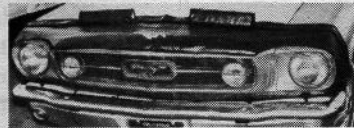

GT Grille Bars and Lamps Kit—65/66 189.95
—67 199.95

Gas Cap—65 Standard 34.95
—66 GT 36.95
—66 Standard 34.95

Wood Grain Dash Kit—65/66 32.95

Dual Exhaust Hardware Kit—65/66 69.95

Larry's Mustang Bra—65/73 67.50