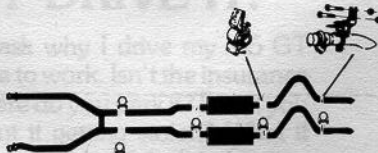

Larry's Mustang Parts

**MORE MUSTANG PARTS
THAN ANYONE IN THE
PARTS INDUSTRY!**

Engine Dress-up Kit—65/73, 260, 289, 302, 351W..... 124.95

Air Cleaners—Hi-Po 39.95
—Cobra, single or dual 4bbl. 79.95

Tri-Y Headers—with installation parts 139.95

Dual Exhaust Installation Kit—for most years.
(Phone for price and availability)

Oil Pan Kit—65/71, 260, 289, 302 99.95

Shelby Scoops—65/66 6T350, fiberglass pr. 34.95

Shelby Type Sway Bar Kit—heavy duty 99.95