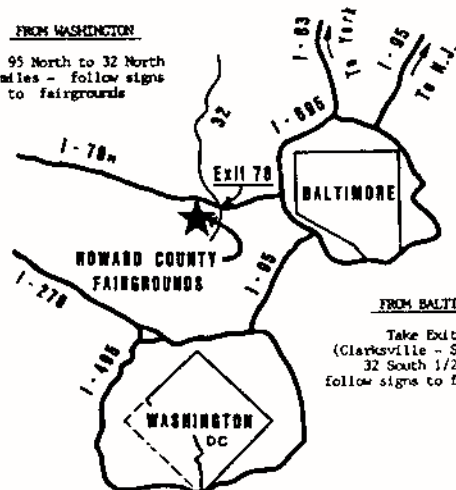

# Antique, Classic & Hi-Performance Parts Flea Market & Car Corral

Located At

HOWARD COUNTY FAIRGROUNDS

FROM WASHINGTON

I - 95 North to 32 North  
12 miles - follow signs  
to fairgrounds

FROM BALTIMORE

Take Exit 78  
(Clarksville - Sykesville)  
32 South 1/2 mile  
follow signs to fairgrounds

OR SEND S.A.S.E. TO  
PERFORMANCE FORD CLUB/AMERICA  
Division 1  
2508 Pac Lane  
Edgemere, MD 21219

MOTEL INFORMATION:

FOREST MOTEL (301) 465-2090  
10021 Baltimore National Pike  
Route 40 West near Ellicott City, Md.  
located 5 minutes from the Fairgrounds